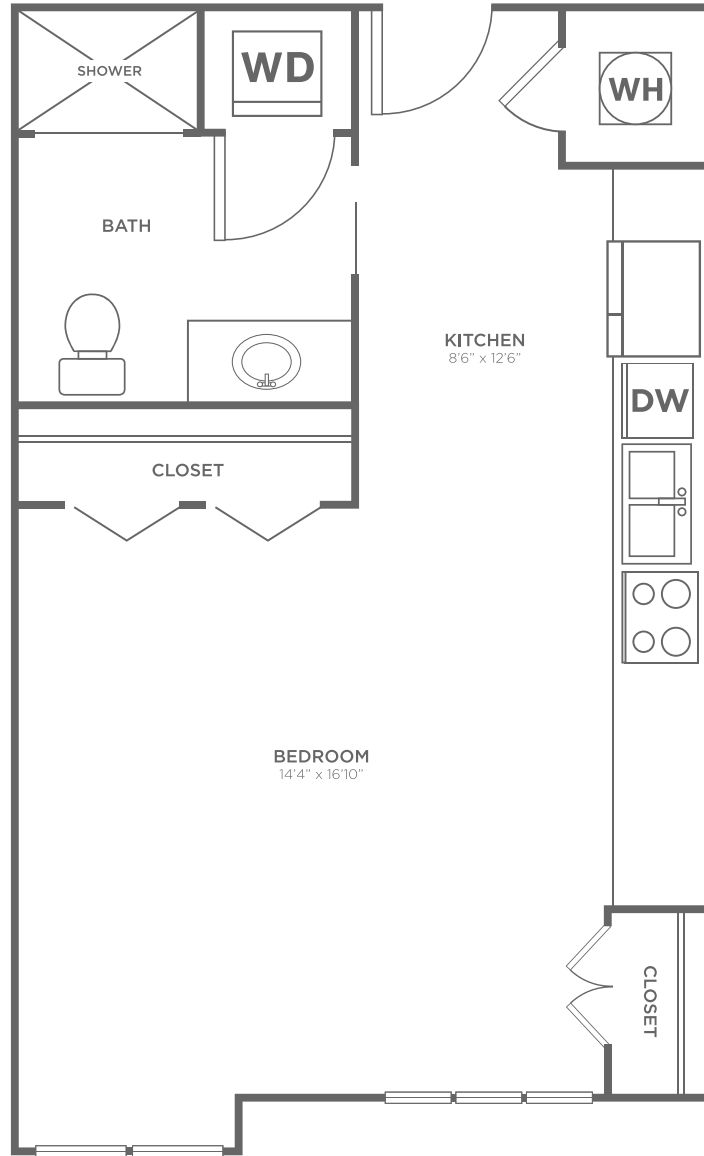

B-SD

STUDIO / 1 BATH

513
SQ. FT.

CAROLINA
SQUARE

143 West Franklin Street | Chapel Hill, NC 27516

919-914-6267 | www.livecarolinasquare.com

All dimensions and square footages are approximate