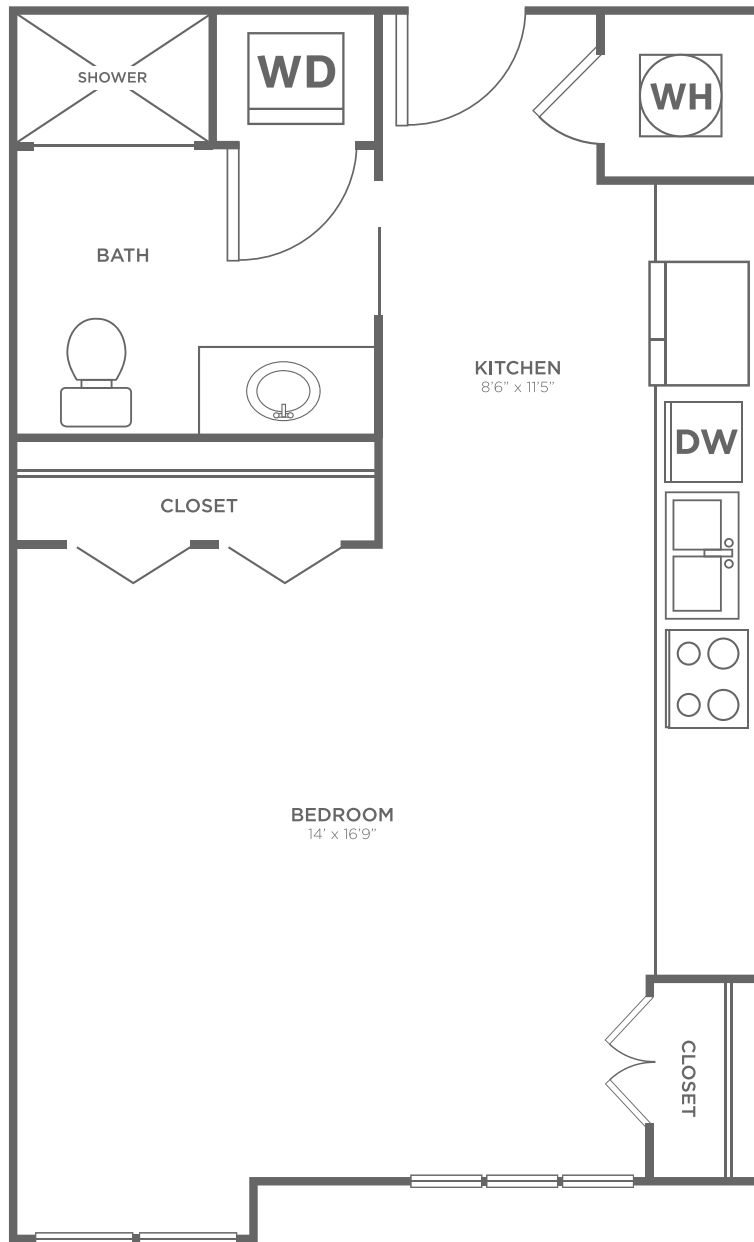

B-SD ANSI

STUDIO / 1 BATH

513
SQ. FT.

 CAROLINA SQUARE	143 West Franklin Street Chapel Hill, NC 27516
	919-914-6267 www.livecarolinasquare.com

All dimensions and square footages are approximate