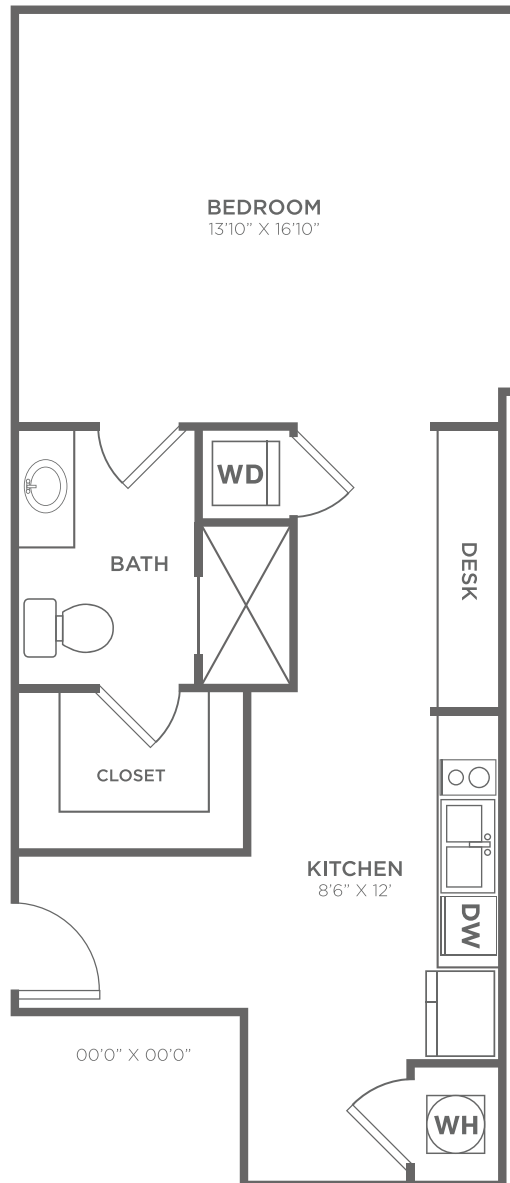

B-SC2

STUDIO / 1 BATH

620

SQ. FT.

 CAROLINA SQUARE	133 West Franklin Street Chapel Hill, NC 27516
	919-914-6267 www.livecarolinasquare.com

All dimensions and square footages are approximate