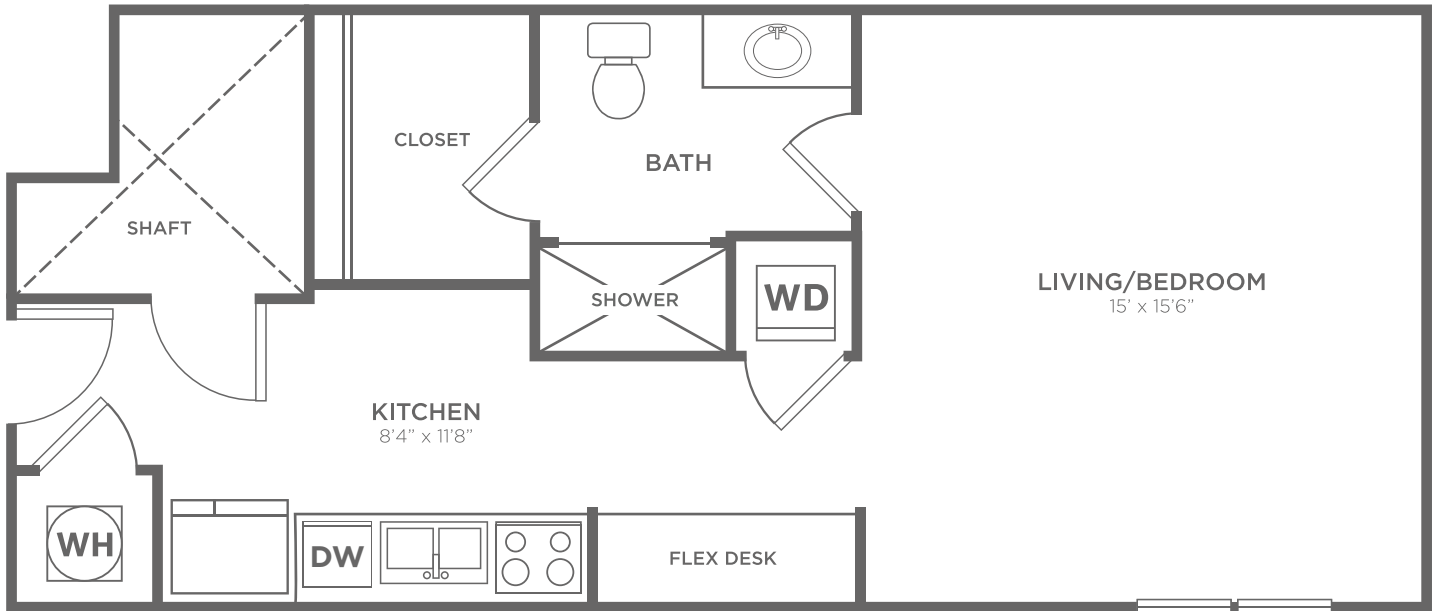

B-SC1

STUDIO / 1 BATH

570

SQ. FT.

 CAROLINA SQUARE	143 West Franklin Street Chapel Hill, NC 27516
	919-914-6267 www.livecarolinasquare.com

All dimensions and square footages are approximate