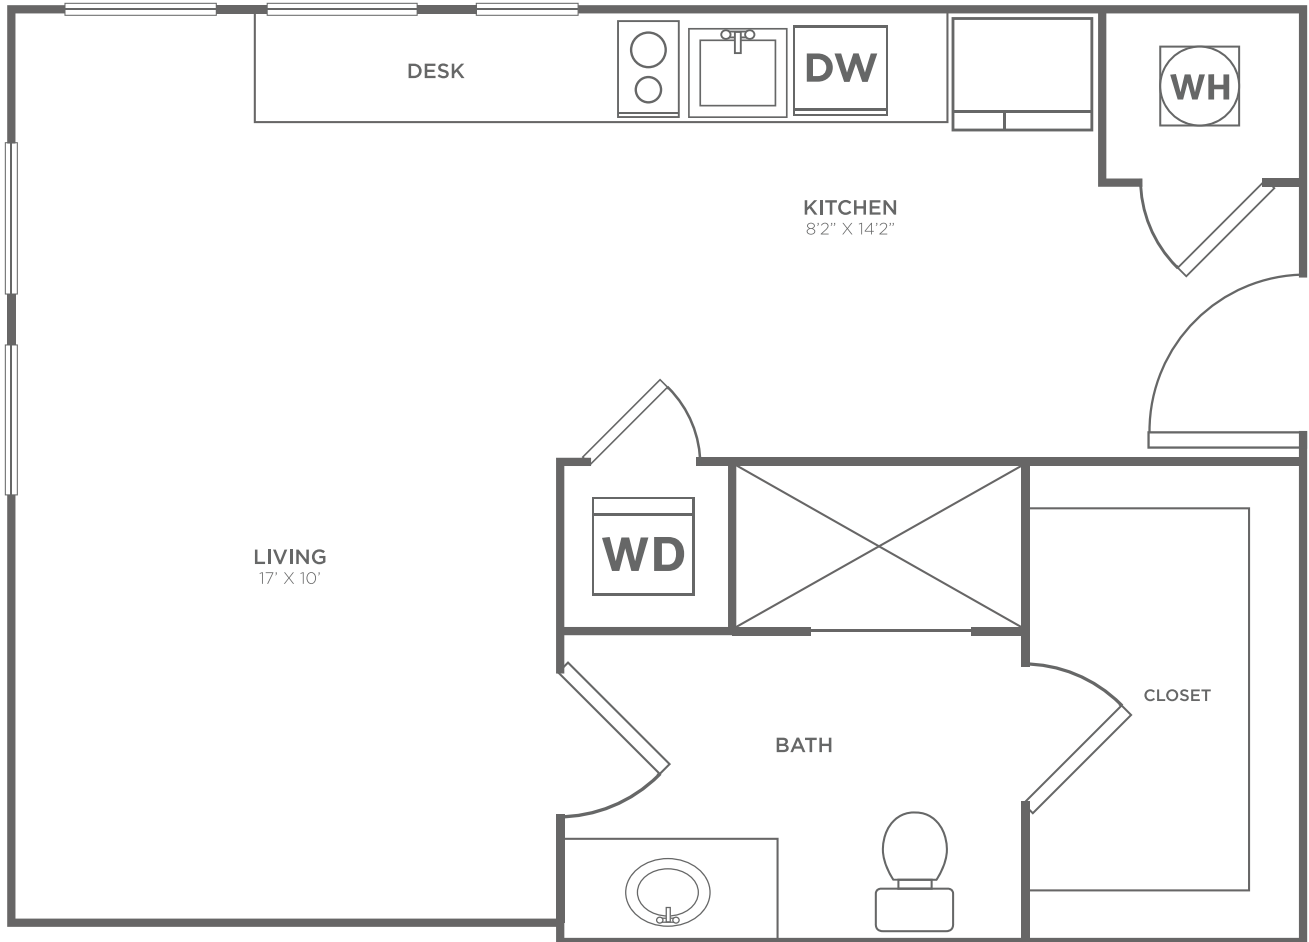

B-SA3

STUDIO / 1 BATH

526

SQ. FT.

CAROLINA
SQUARE

133 West Franklin Street | Chapel Hill, NC 27516

919-914-6267 | www.livecarolinasquare.com

All dimensions and square footages are approximate