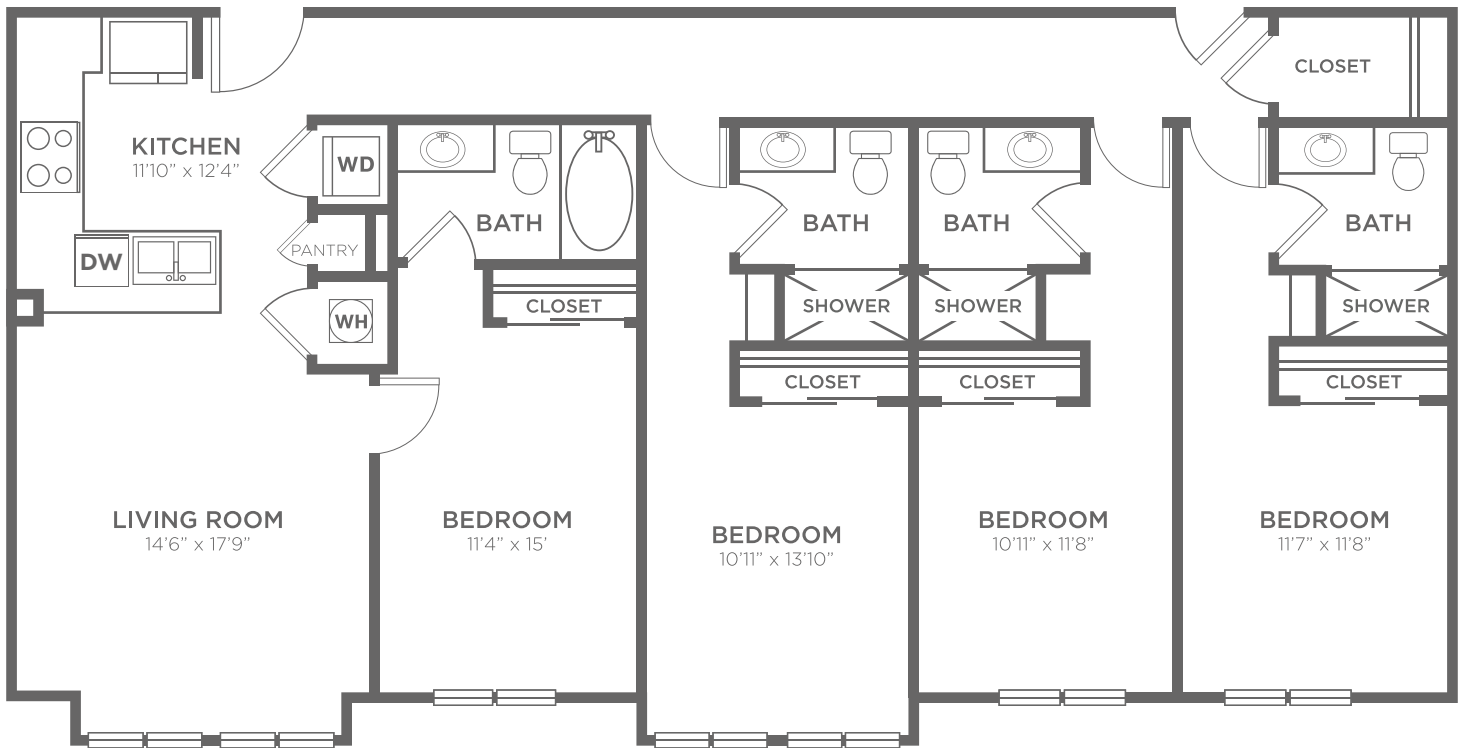

B-4D

4 BED / 4 BATH

1776

SQ. FT.

CAROLINA
SQUARE

143 West Franklin Street | Chapel Hill, NC 27516

919-914-6267 | www.livecarolinasquare.com

All dimensions and square footages are approximate