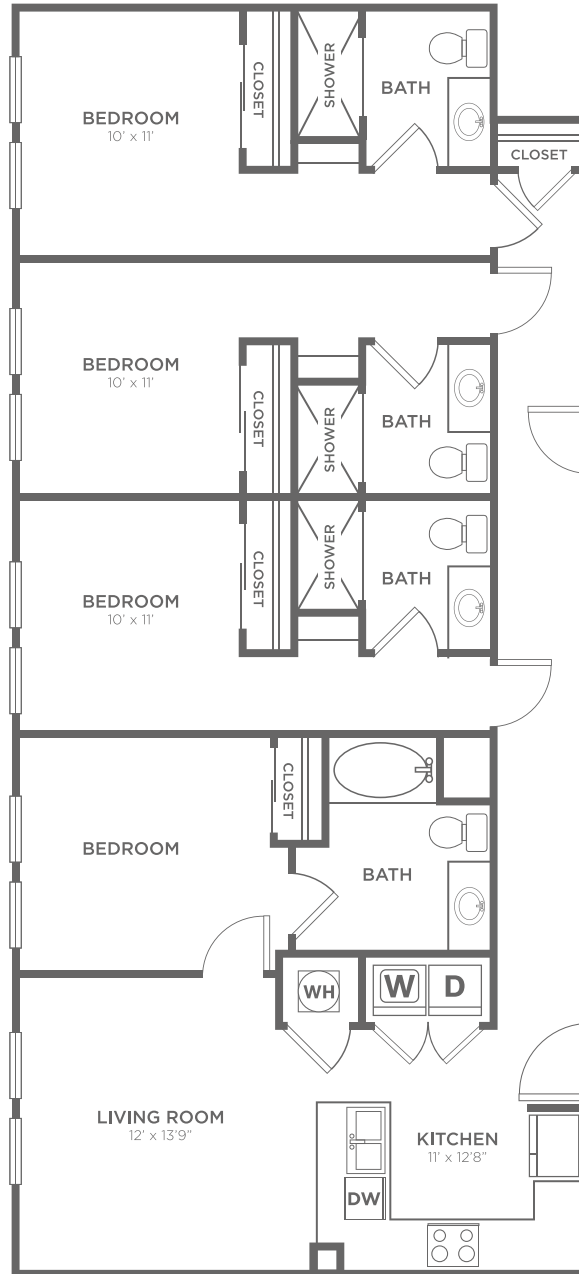

B-4B2

4 BED / 4 BATH

1800
SQ. FT.

CAROLINA
SQUARE

143 West Franklin Street | Chapel Hill, NC 27516

919-914-6267 | www.livecarolinasquare.com

All dimensions and square footages are approximate