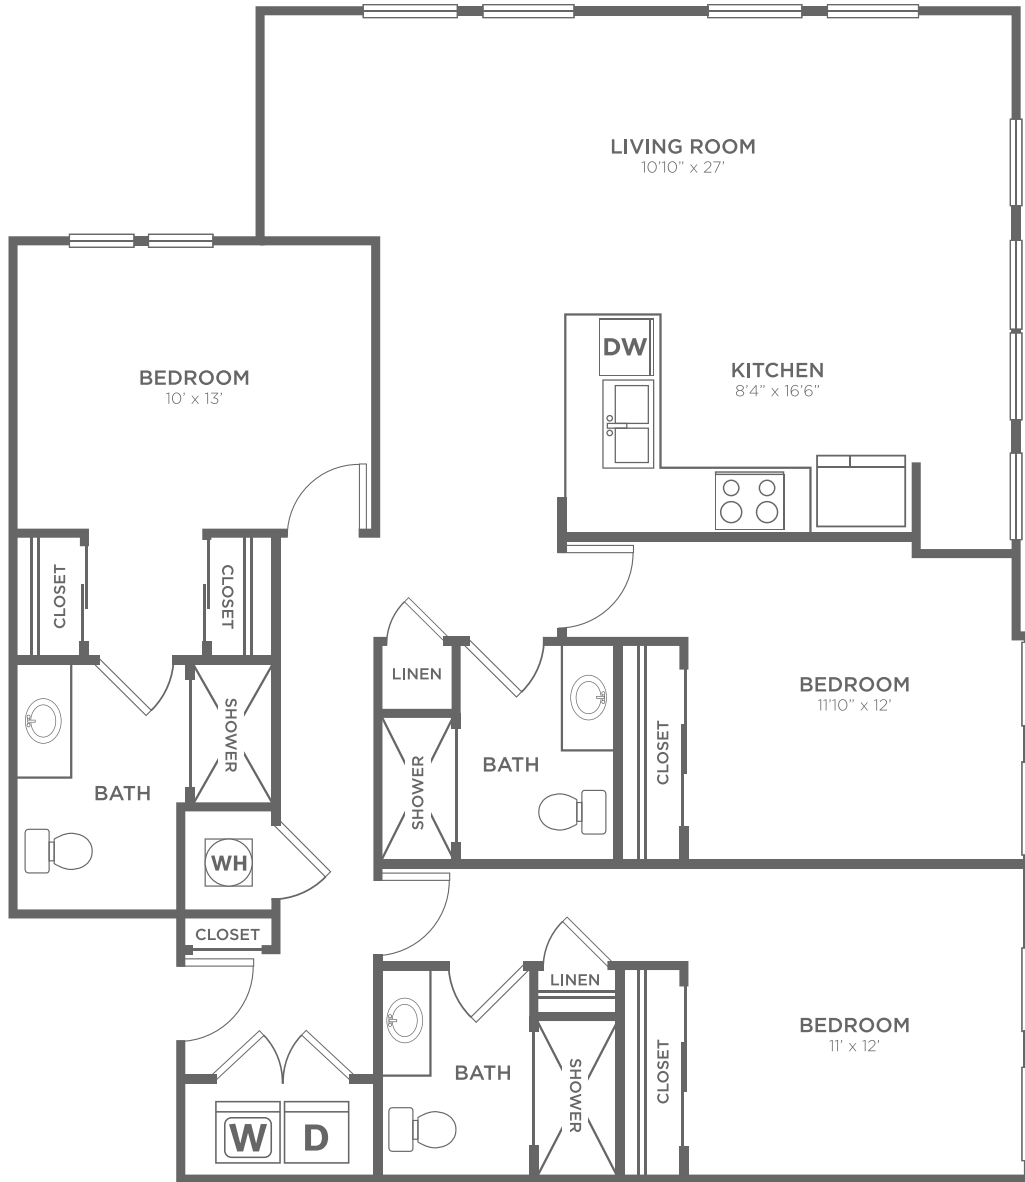

B-3E1

3 BED / 3 BATH

1624
SQ. FT.

CAROLINA
SQUARE

143 West Franklin Street | Chapel Hill, NC 27516

919-914-6267 | www.livecarolinasquare.com

All dimensions and square footages are approximate