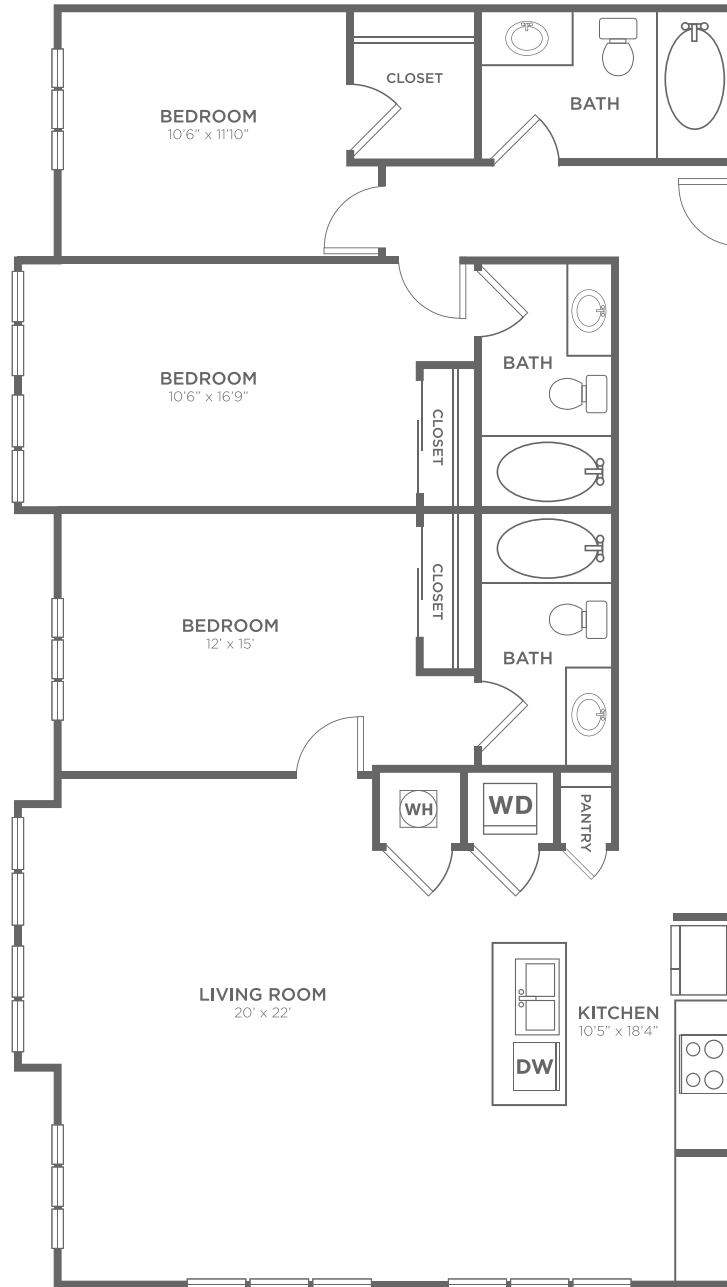

B-3D1

3 BED / 3 BATH

1624
SQ. FT.

CAROLINA
SQUARE

143 West Franklin Street | Chapel Hill, NC 27516

919-914-6267 | www.livecarolinasquare.com

All dimensions and square footages are approximate