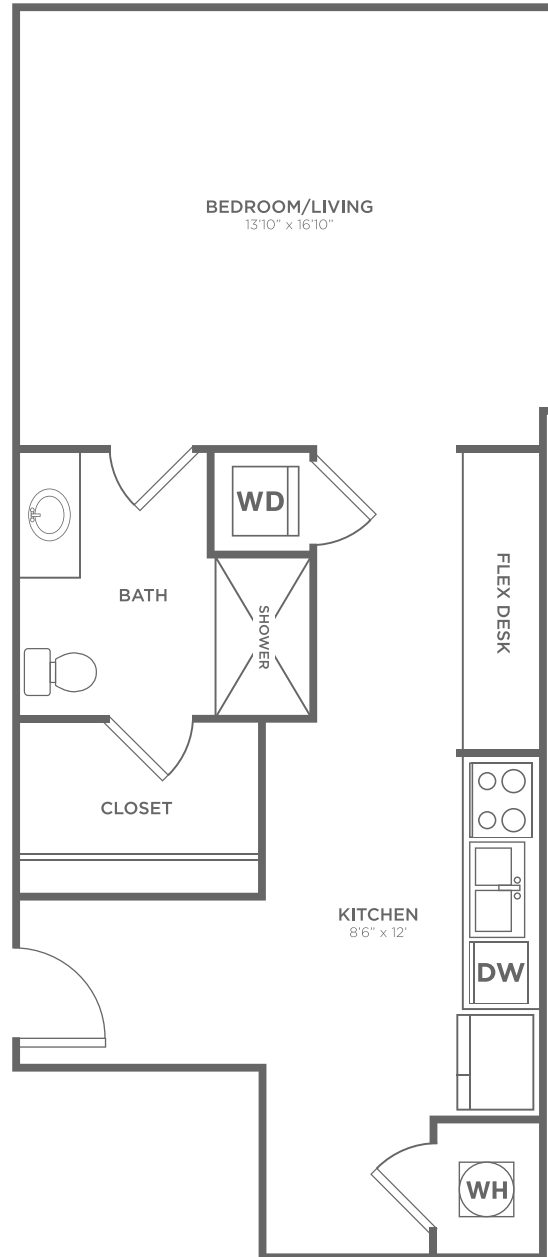

B-3C2

STUDIO / 1 BATH

1349

SQ. FT.

CAROLINA
SQUARE

143 West Franklin Street | Chapel Hill, NC 27516

919-914-6267 | www.livecarolinasquare.com

All dimensions and square footages are approximate