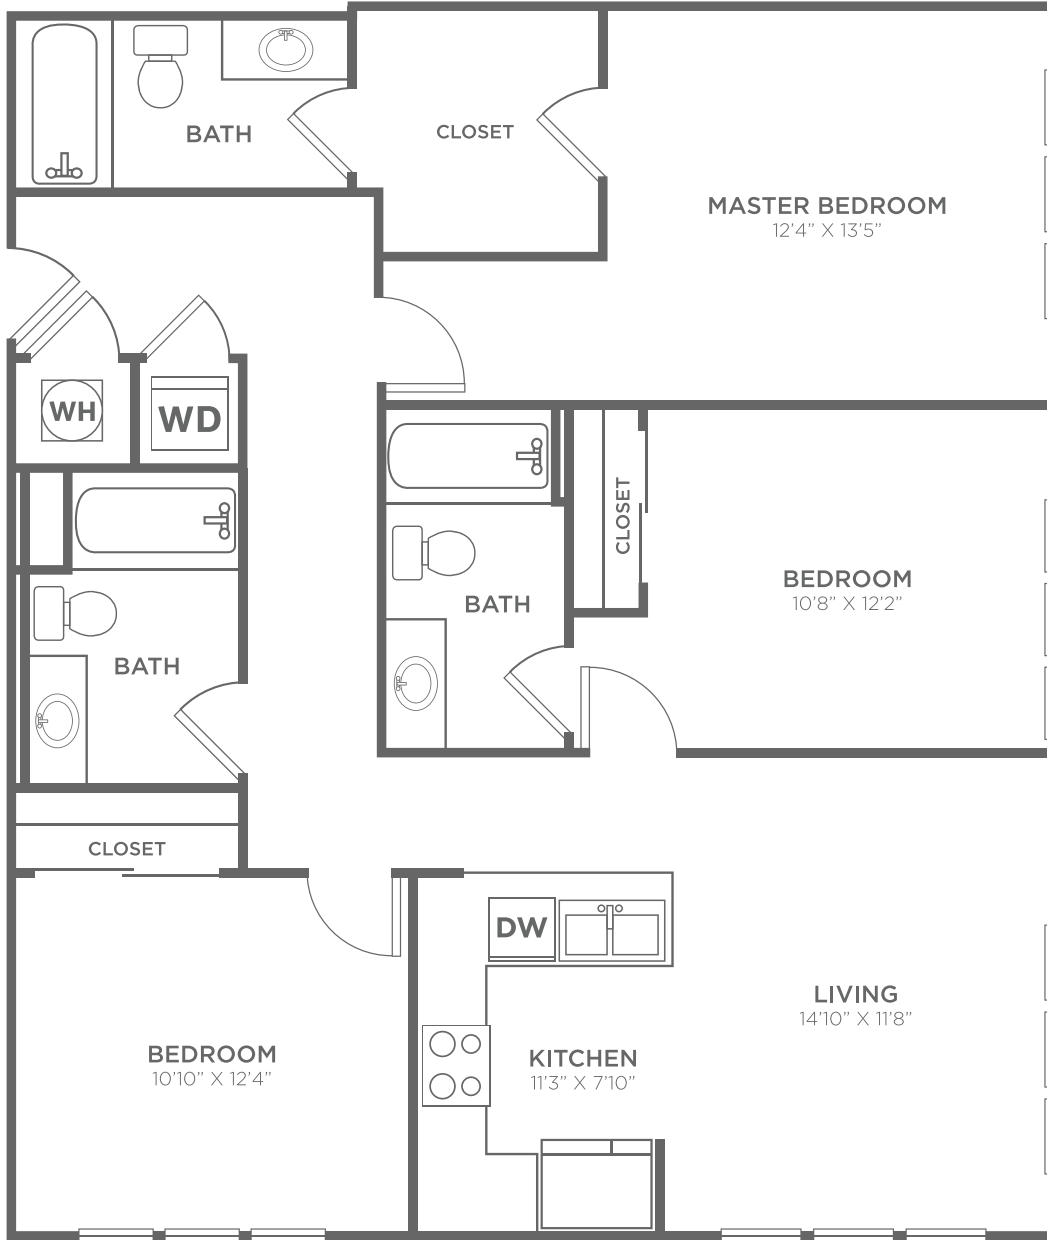

B-3B2

3 BED / 3 BATH

1312

SQ. FT.

 CAROLINA SQUARE	133 West Franklin Street Chapel Hill, NC 27516
	919-914-6267 www.livecarolinasquare.com

All dimensions and square footages are approximate