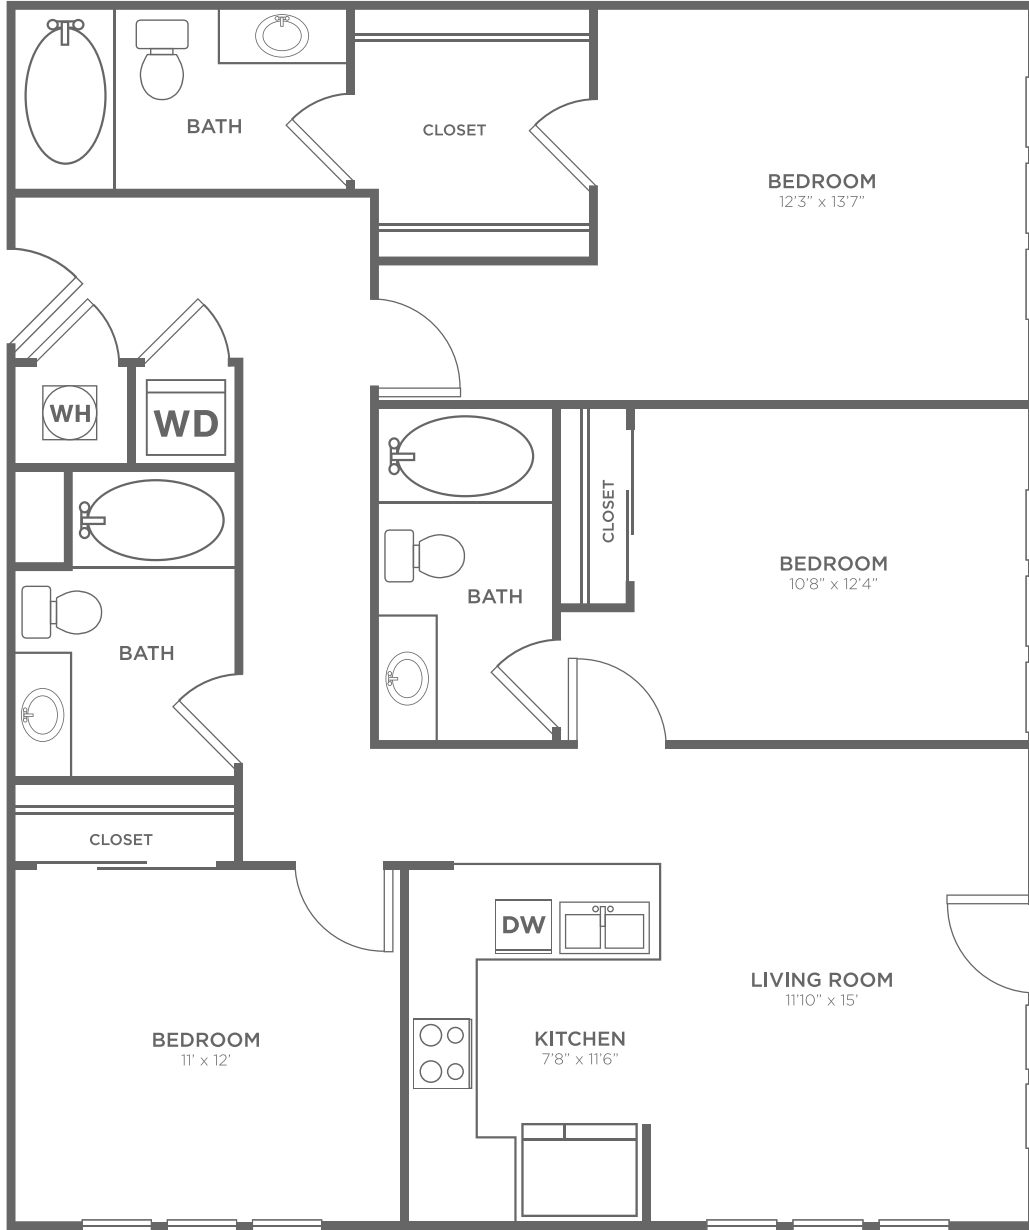

B-3B1

3 BED / 3 BATH

1329

SQ. FT.

CAROLINA
SQUARE

143 West Franklin Street | Chapel Hill, NC 27516

919-914-6267 | www.livecarolinasquare.com

All dimensions and square footages are approximate