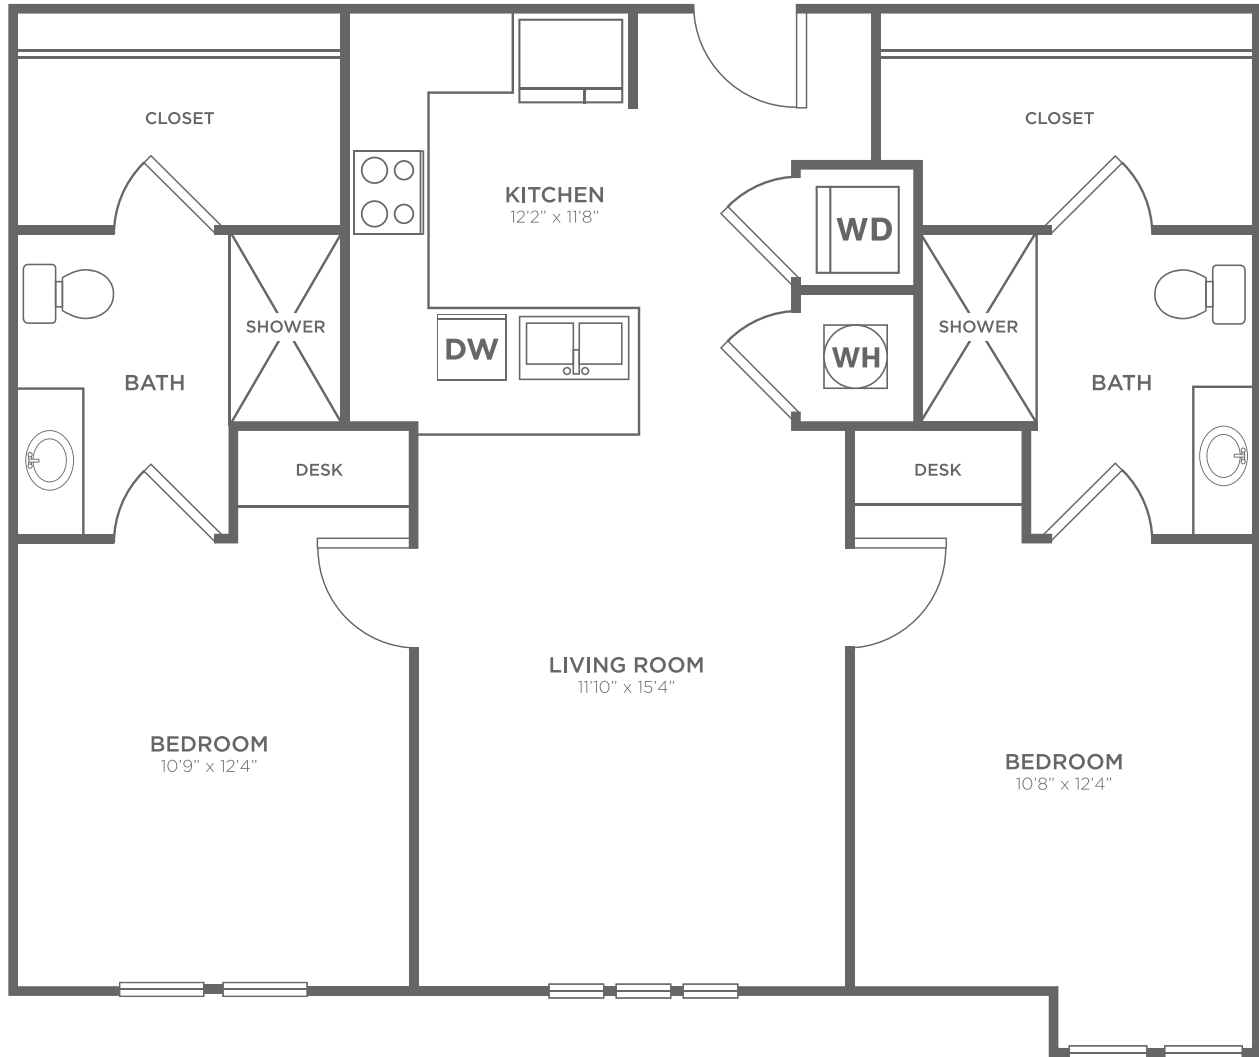

B-2F

2 BED / 2 BATH

1009

SQ. FT.

 CAROLINA SQUARE	143 West Franklin Street Chapel Hill, NC 27516
	919-914-6267 www.livecarolinasquare.com

All dimensions and square footages are approximate