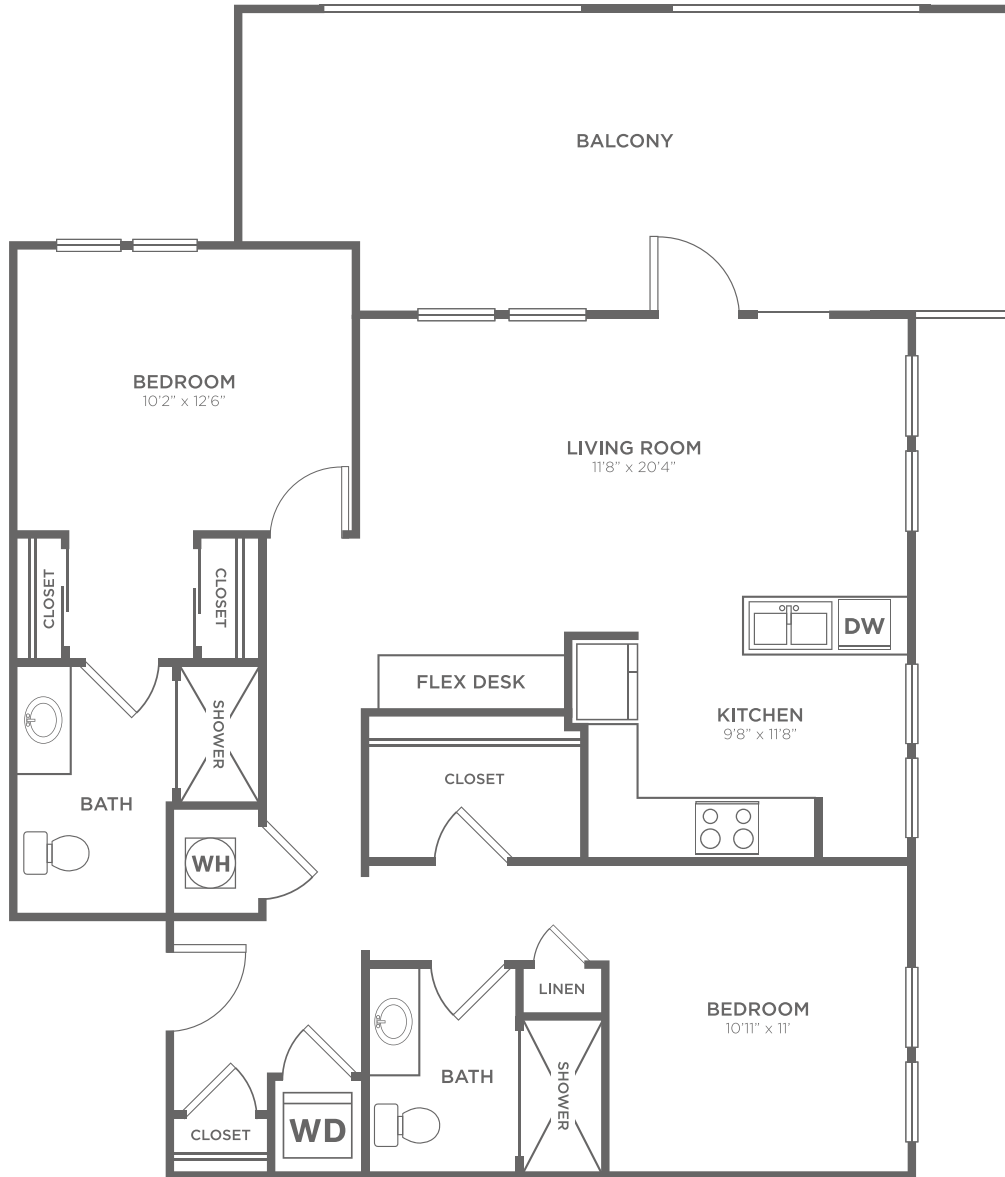

B-2D1

2 BED / 2 BATH

1115
SQ. FT.

CAROLINA
SQUARE

143 West Franklin Street | Chapel Hill, NC 27516

919-914-6267 | www.livecarolinasquare.com

All dimensions and square footages are approximate