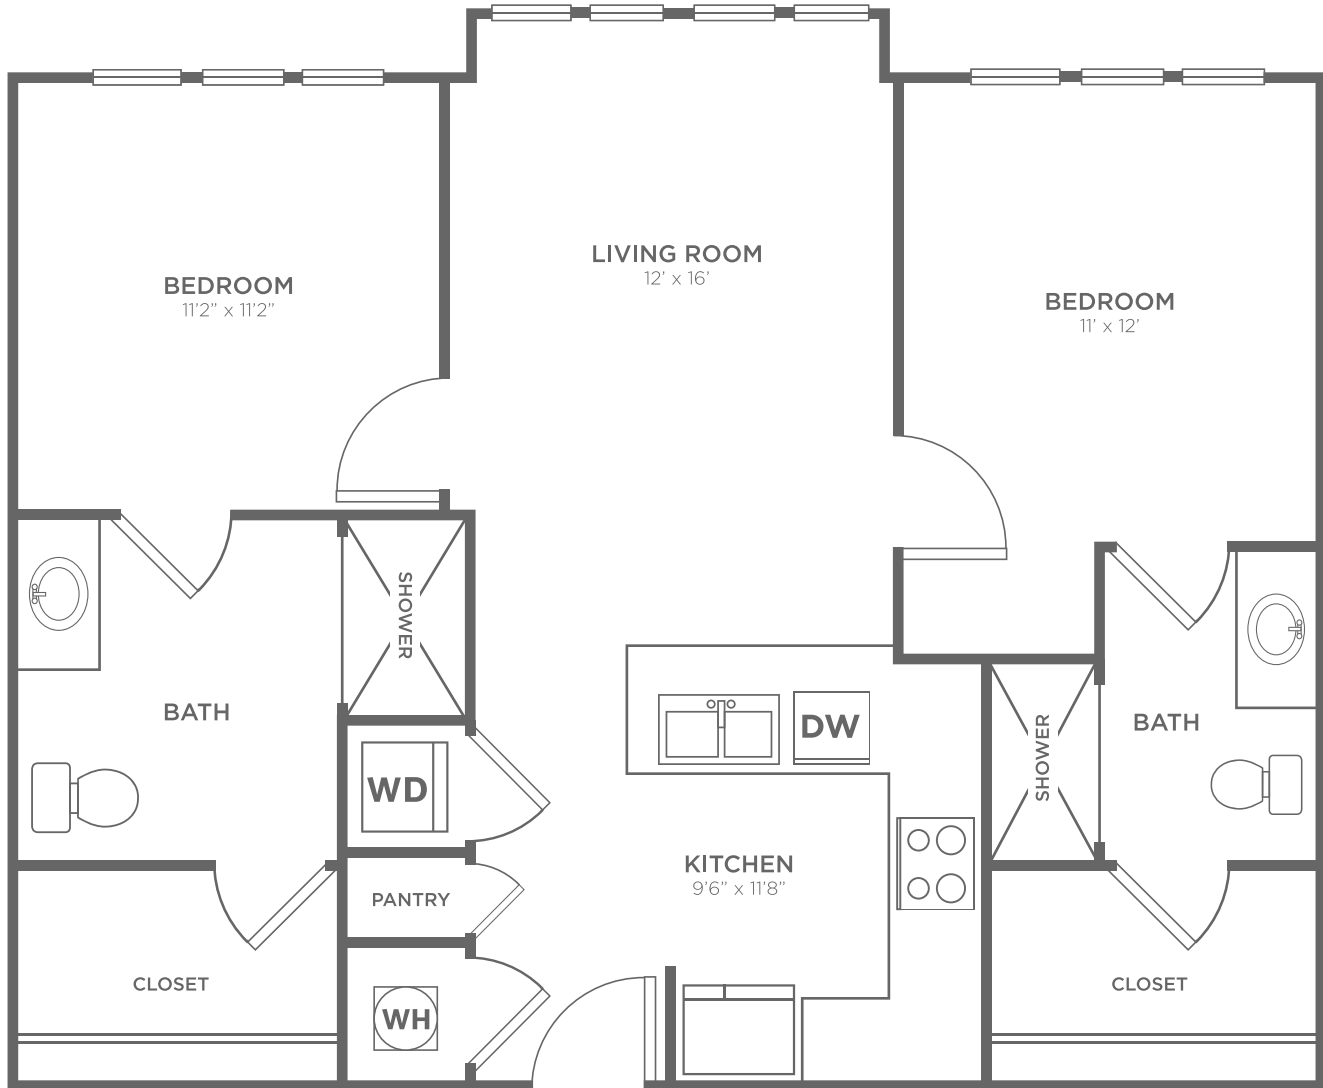

B-2A1 ANSI

2 BED / 2 BATH

1012

SQ. FT.

CAROLINA
SQUARE

143 West Franklin Street | Chapel Hill, NC 27516

919-914-6267 | www.livecarolinasquare.com

All dimensions and square footages are approximate