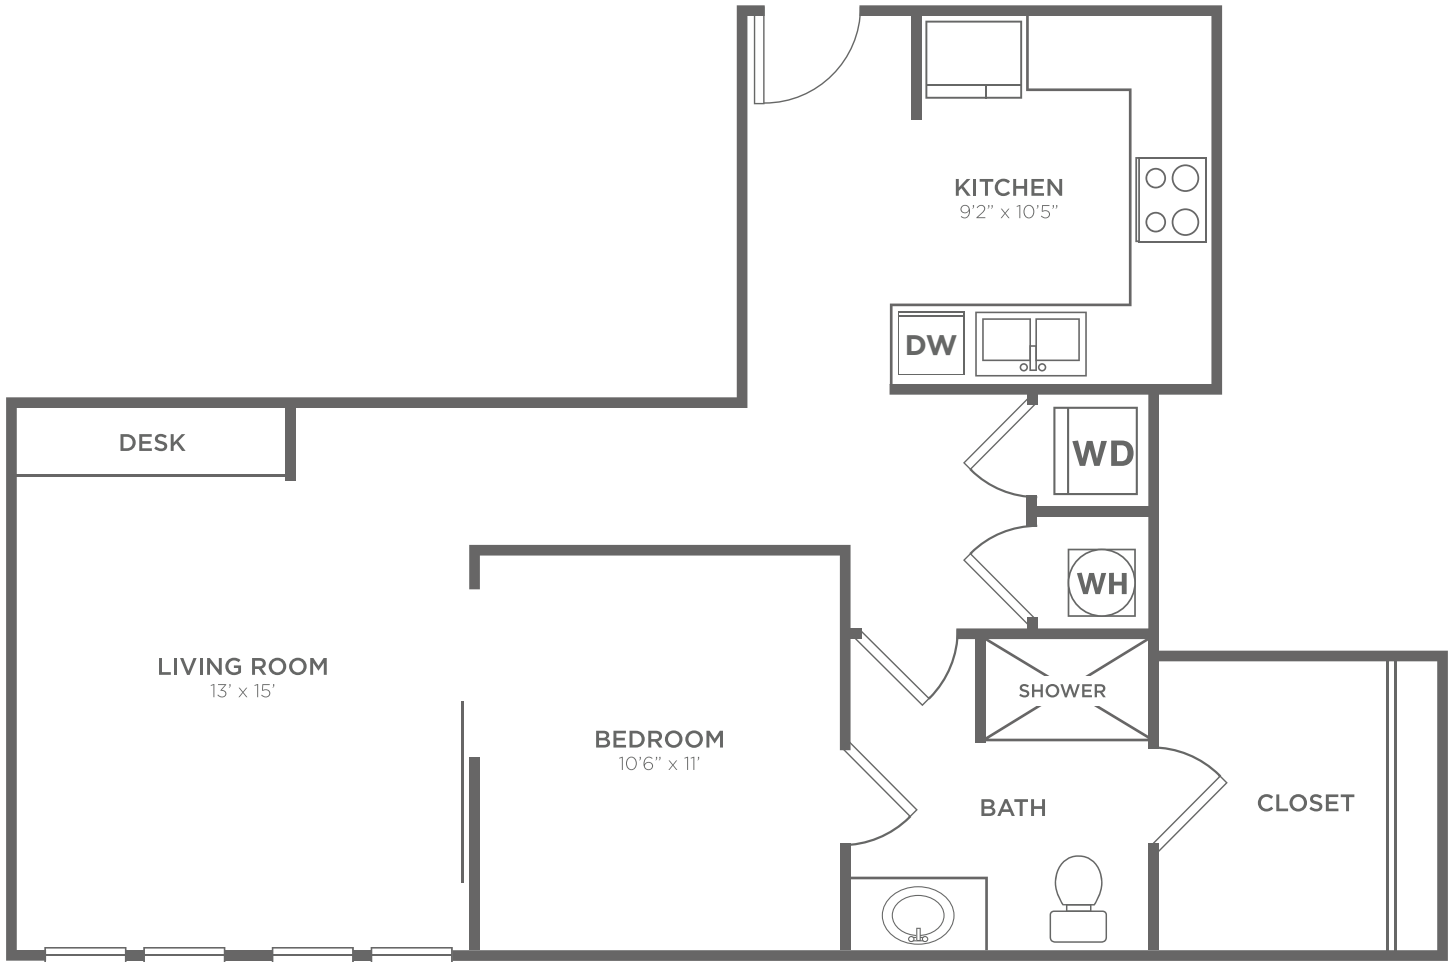

B-1A1

1 BED / 1 BATH

710
SQ. FT.

 CAROLINA SQUARE	143 West Franklin Street Chapel Hill, NC 27516
	919-914-6267 www.livecarolinasquare.com

All dimensions and square footages are approximate