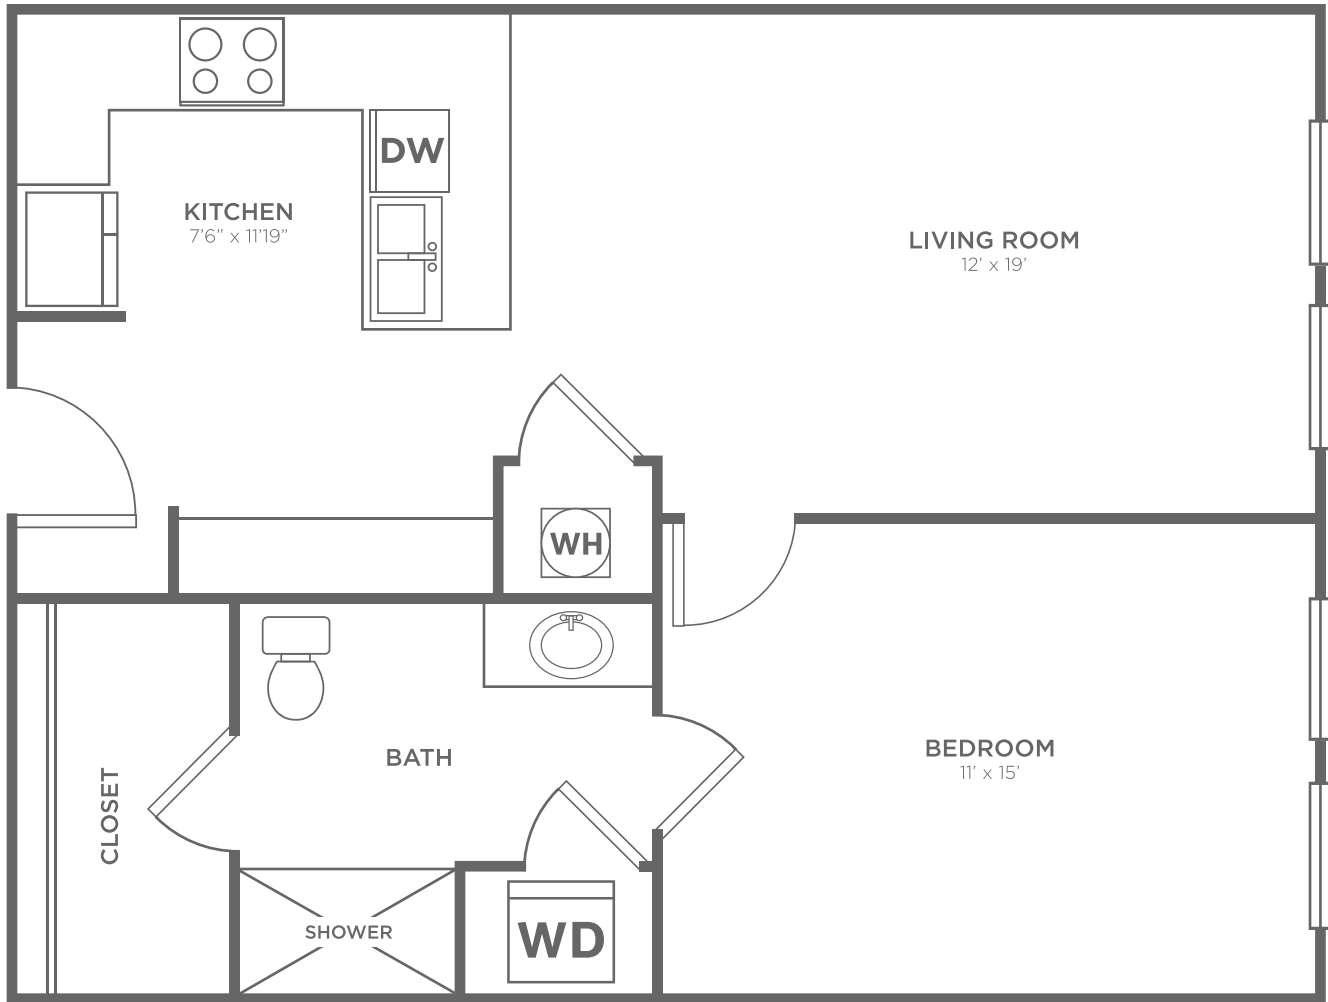

B-1A1 ANSI

1 BED / 1 BATH

749

SQ. FT.

 CAROLINA SQUARE	143 West Franklin Street Chapel Hill, NC 27516
	919-914-6267 www.livecarolinasquare.com

All dimensions and square footages are approximate