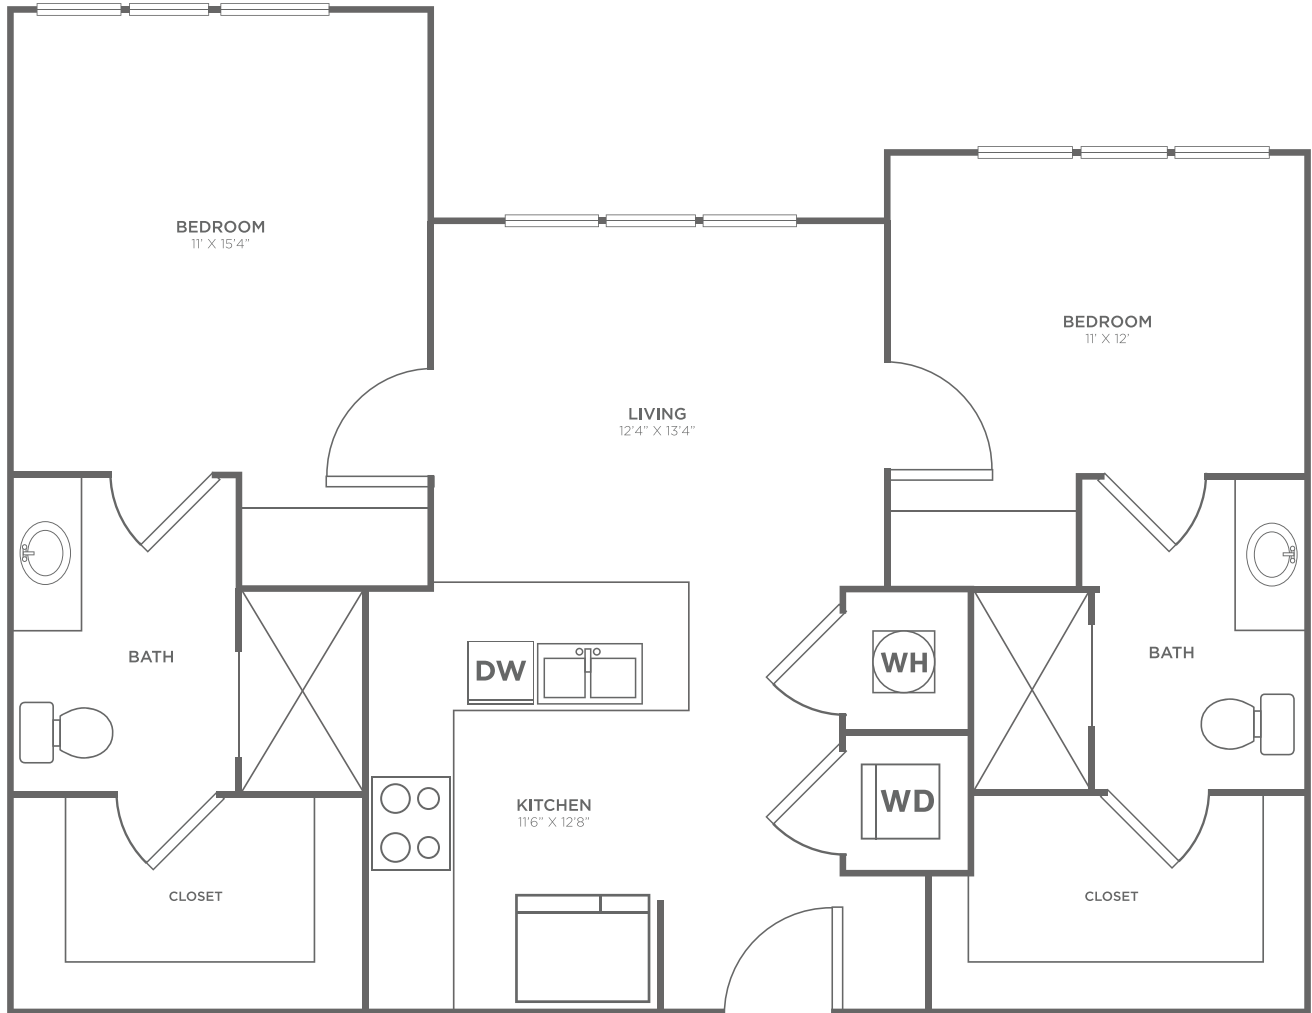

B-2A5

2 BED / 2 BATH

1005

SQ. FT.

 CAROLINA SQUARE	133 West Franklin Street Chapel Hill, NC 27516
	919-914-6267 www.livecarolinasquare.com

All dimensions and square footages are approximate