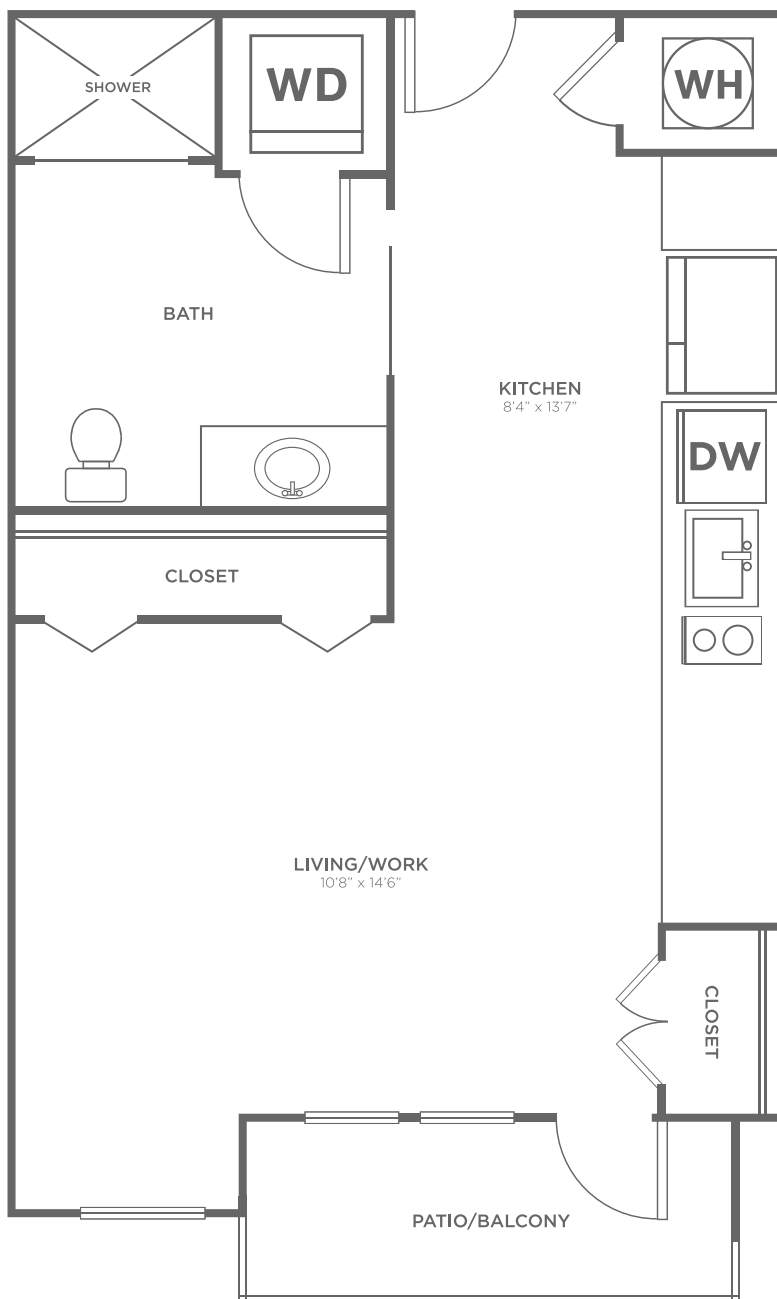

A-SA1 ANSI

STUDIO / 1 BATH

456

SQ. FT.

CAROLINA
SQUARE

133 West Franklin Street | Chapel Hill, NC 27516

919-914-6267 | www.livecarolinasquare.com

All dimensions and square footages are approximate