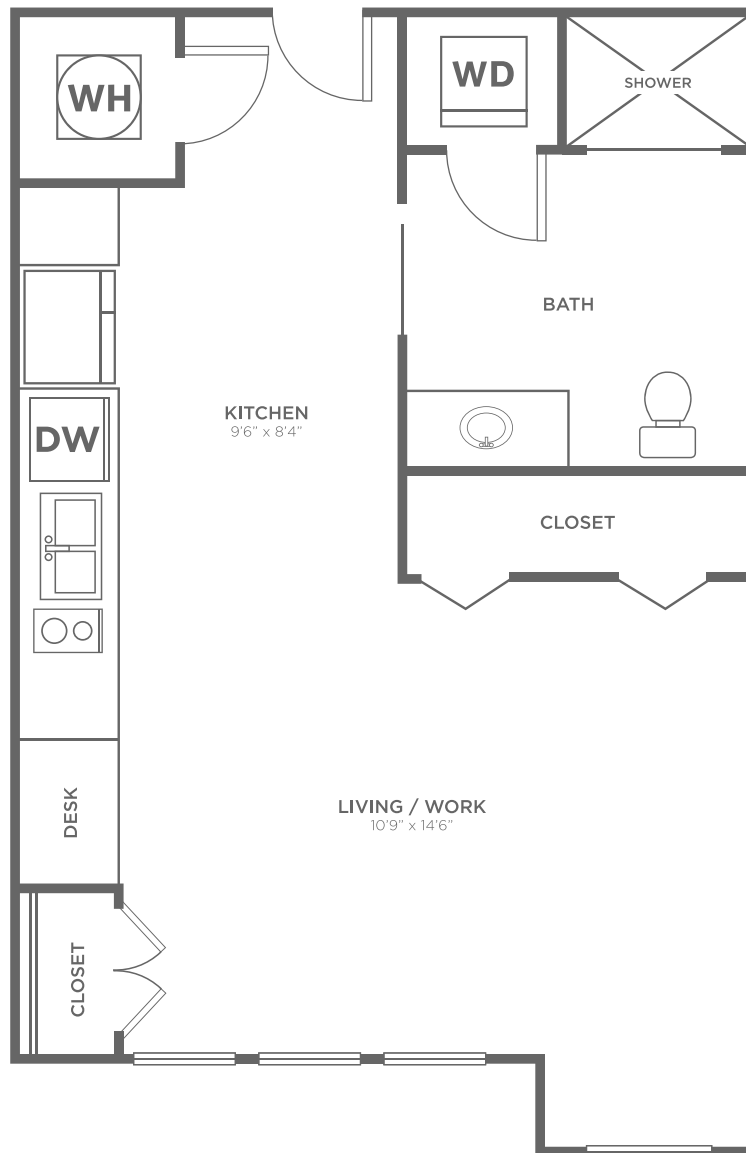

A-SA1

STUDIO / 1 BATH

456

SQ. FT.

 CAROLINA SQUARE	133 West Franklin Street Chapel Hill, NC 27516
	919-914-6267 www.livecarolinasquare.com

All dimensions and square footages are approximate