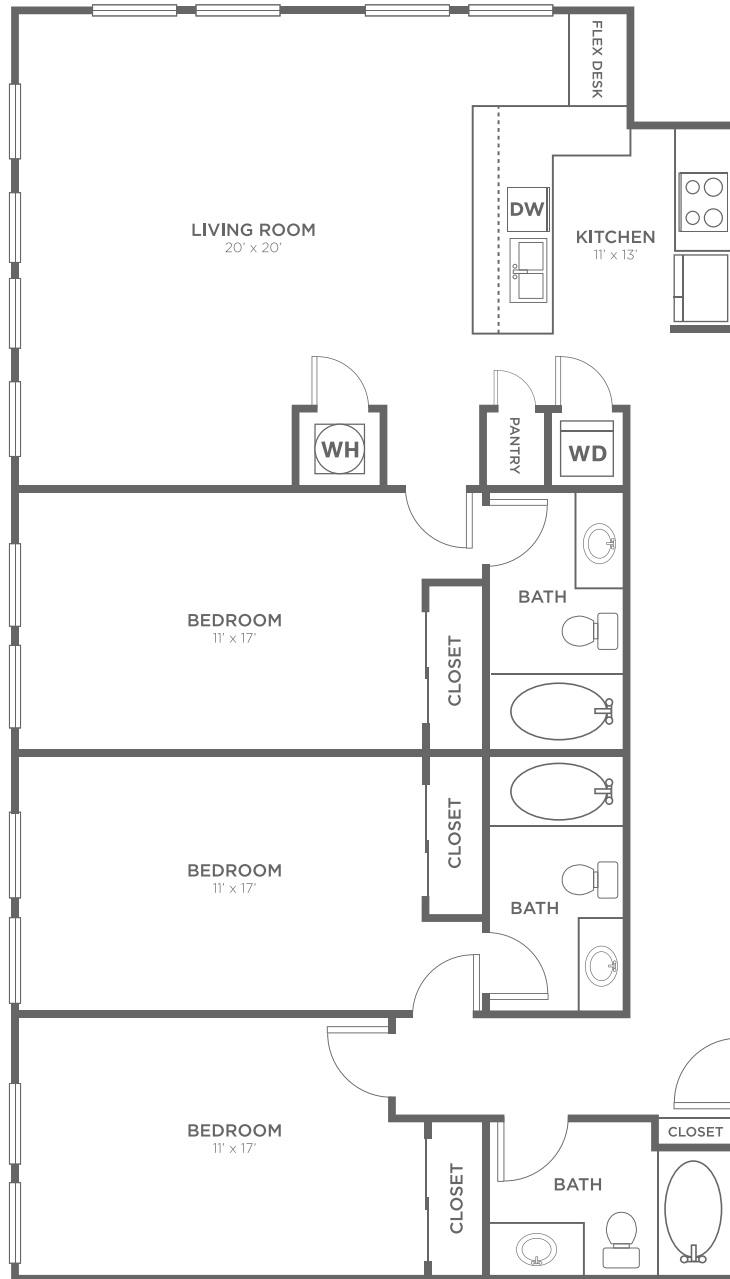

A-3E

3 BED / 3 BATH

1692

SQ. FT.

CAROLINA
SQUARE

133 West Franklin Street | Chapel Hill, NC 27516

919-914-6267 | www.livecarolinasquare.com

All dimensions and square footages are approximate