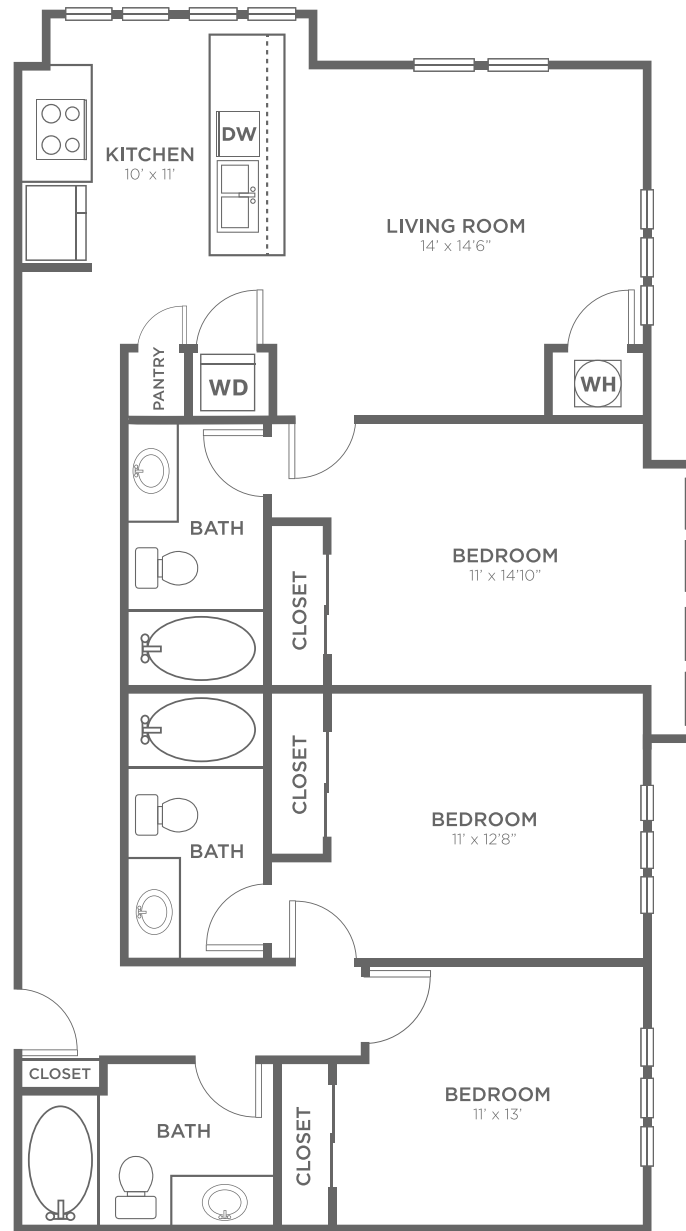

A-3D

3 BED / 3 BATH

1397

SQ. FT.

 CAROLINA SQUARE	133 West Franklin Street Chapel Hill, NC 27516
	919-914-6267 www.livecarolinasquare.com

All dimensions and square footages are approximate