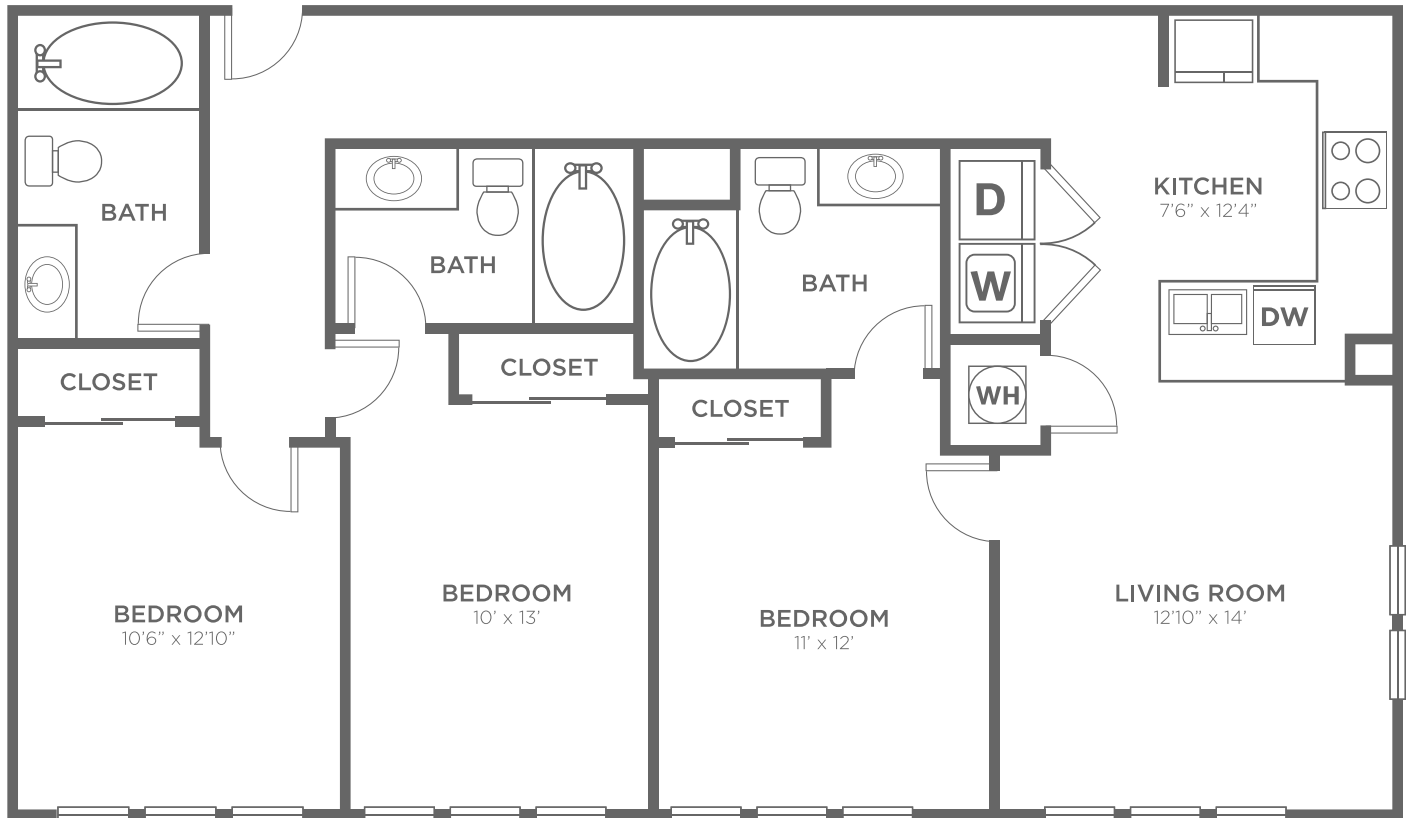

A-3C1 ANSI

3 BED / 3 BATH

1268

SQ. FT.

 CAROLINA SQUARE	133 West Franklin Street Chapel Hill, NC 27516
	919-914-6267 www.livecarolinasquare.com

All dimensions and square footages are approximate