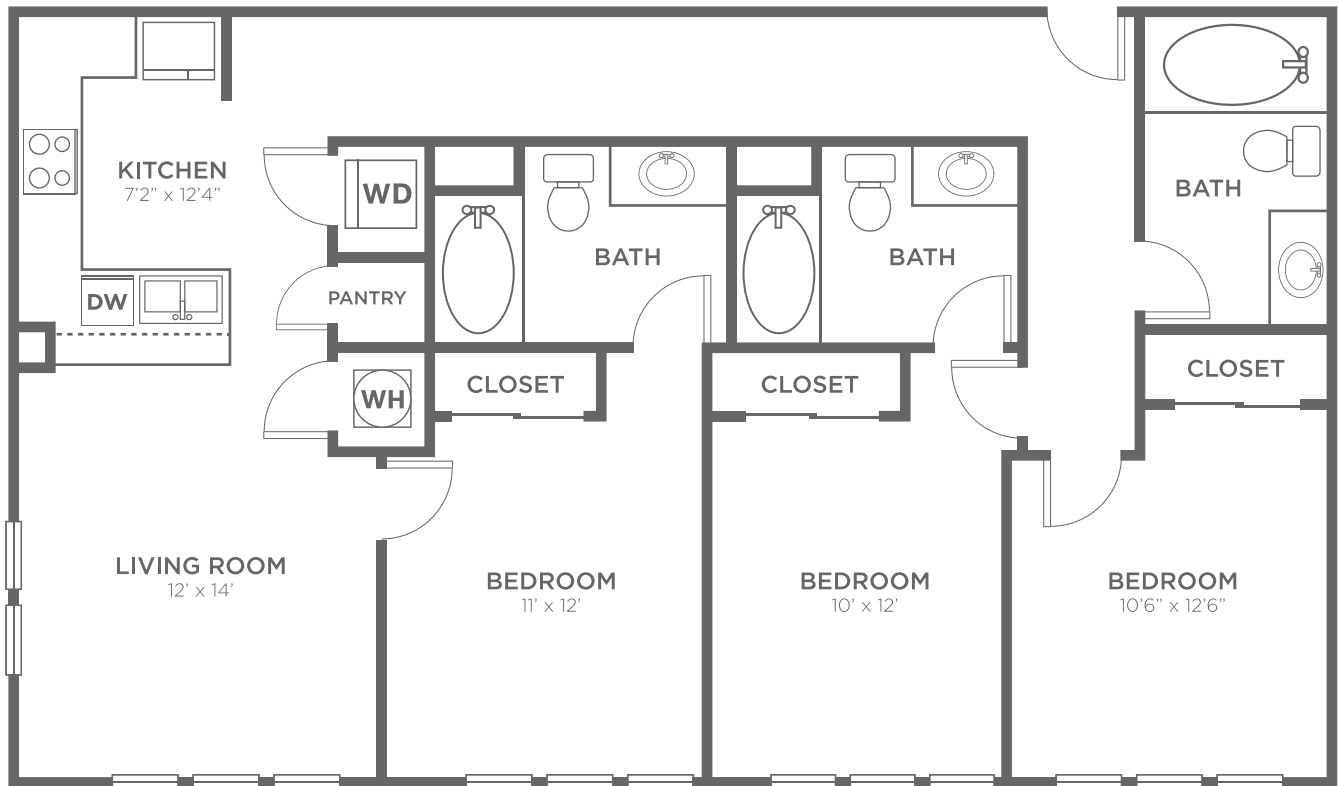

A-3C1

3 BED / 3 BATH

1268

SQ. FT.

 CAROLINA SQUARE	133 West Franklin Street Chapel Hill, NC 27516
	919-914-6267 www.livecarolinasquare.com

All dimensions and square footages are approximate