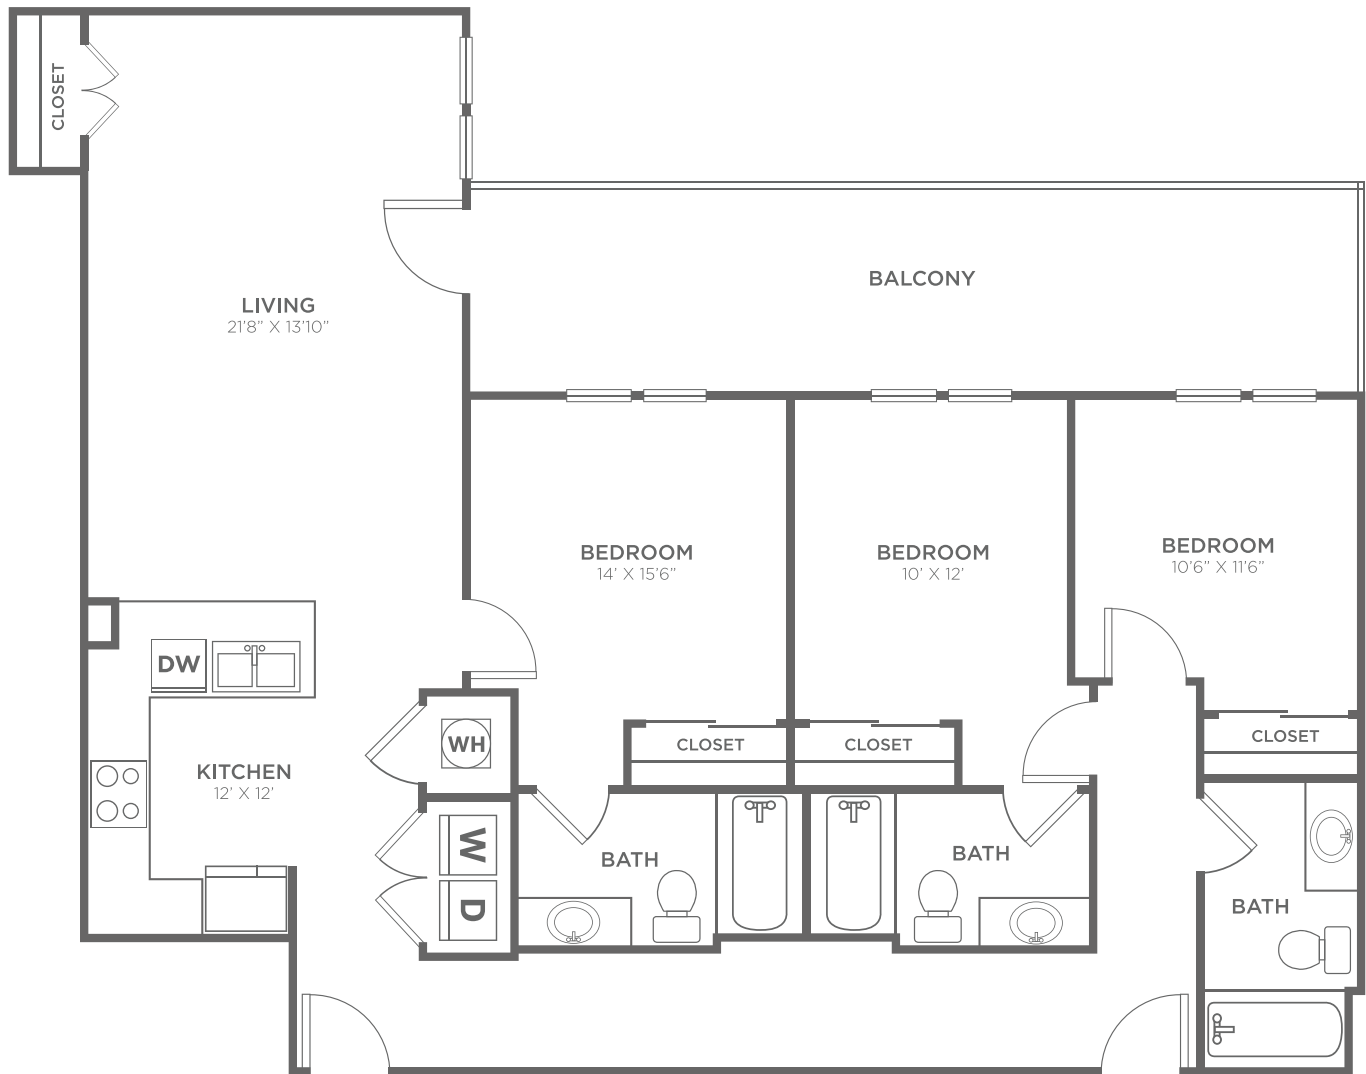

A-3A2

3 BED / 3 BATH

1433

SQ. FT.

CAROLINA
SQUARE

133 West Franklin Street | Chapel Hill, NC 27516

919-914-6267 | www.livecarolinasquare.com

All dimensions and square footages are approximate