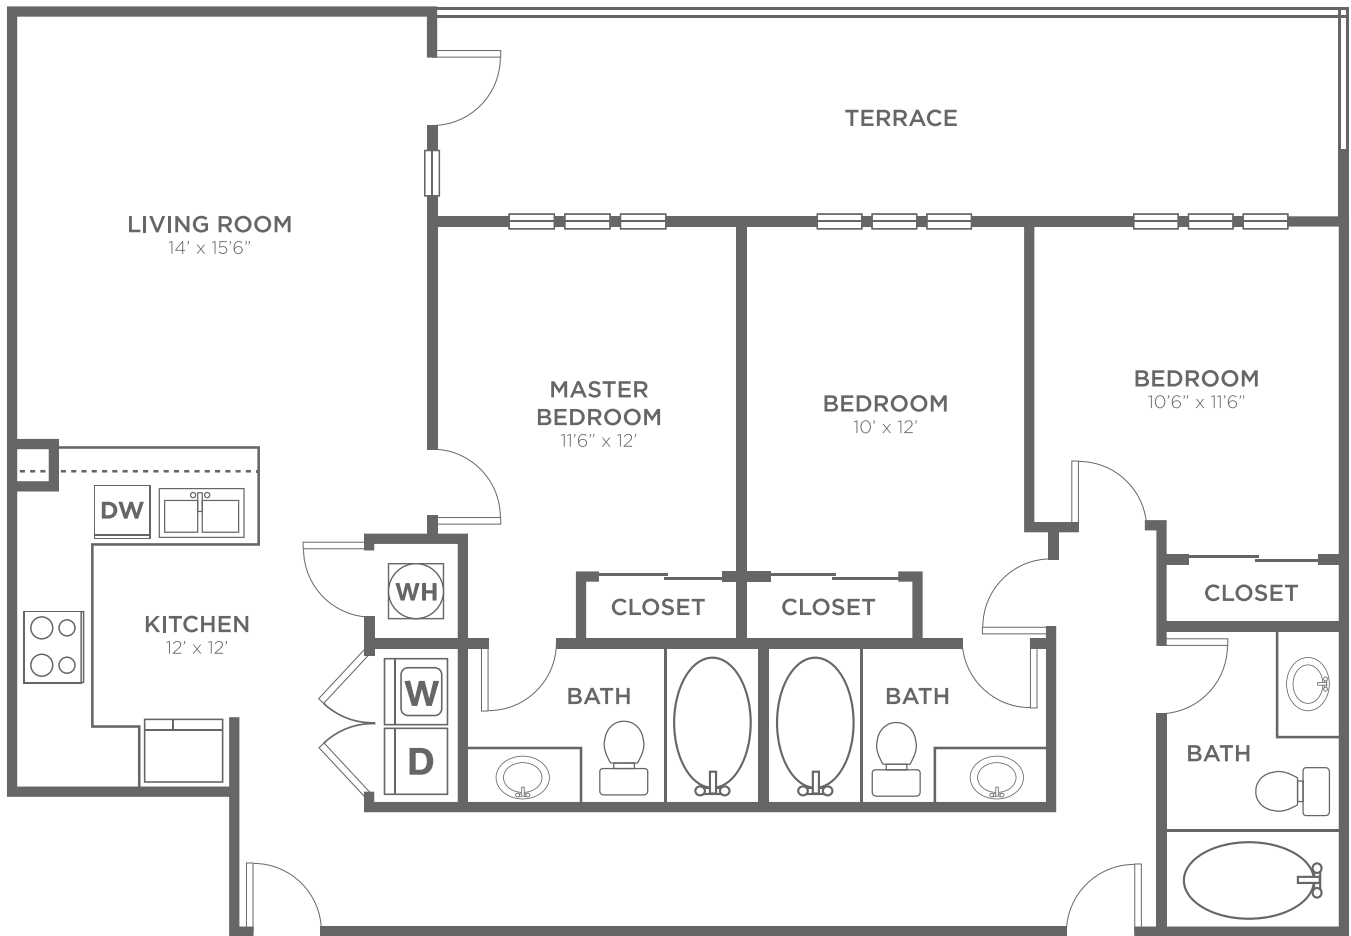

A-3A1

3 BED / 3 BATH

1326

SQ. FT.

 CAROLINA SQUARE	133 West Franklin Street Chapel Hill, NC 27516
	919-914-6267 www.livecarolinasquare.com

All dimensions and square footages are approximate