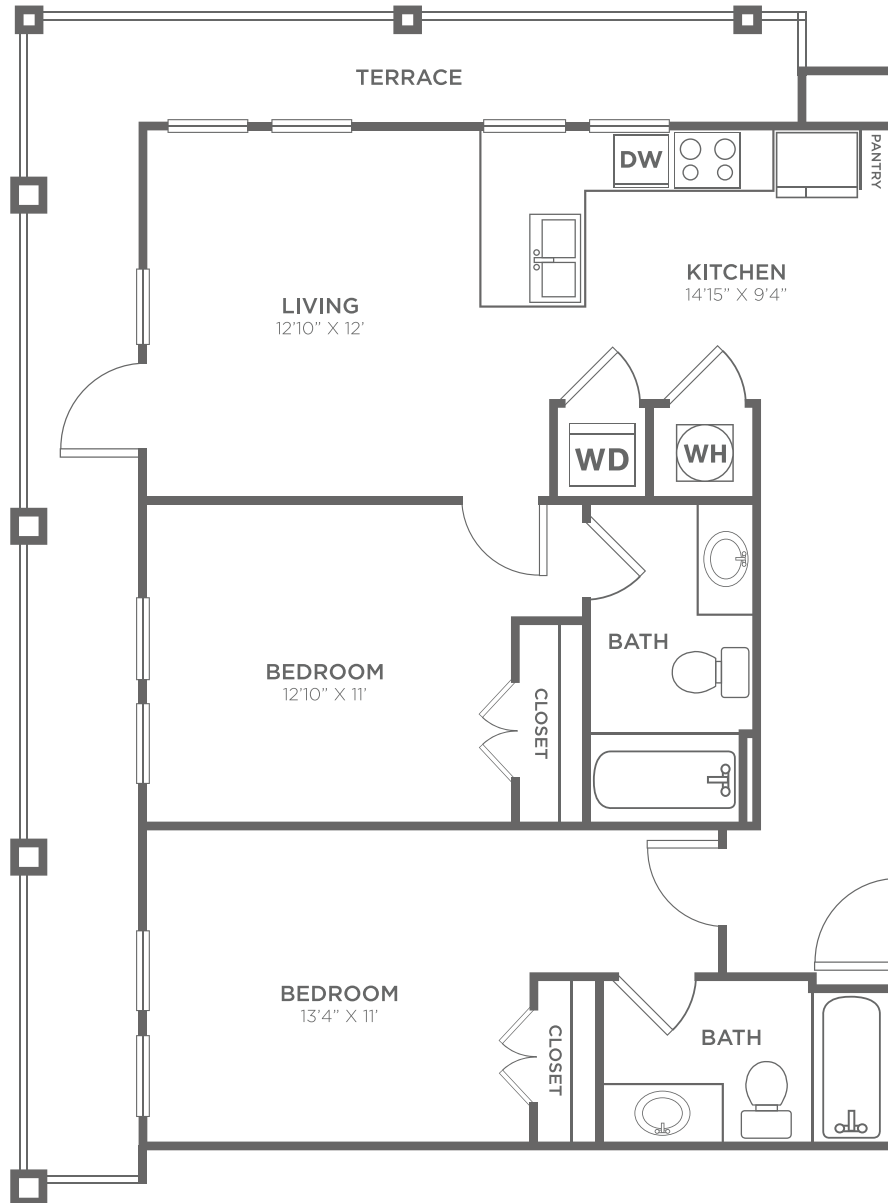

A-2E2

2 BED / 2 BATH

1015

SQ. FT.

CAROLINA
SQUARE

133 West Franklin Street | Chapel Hill, NC 27516

919-914-6267 | www.livecarolinasquare.com

All dimensions and square footages are approximate