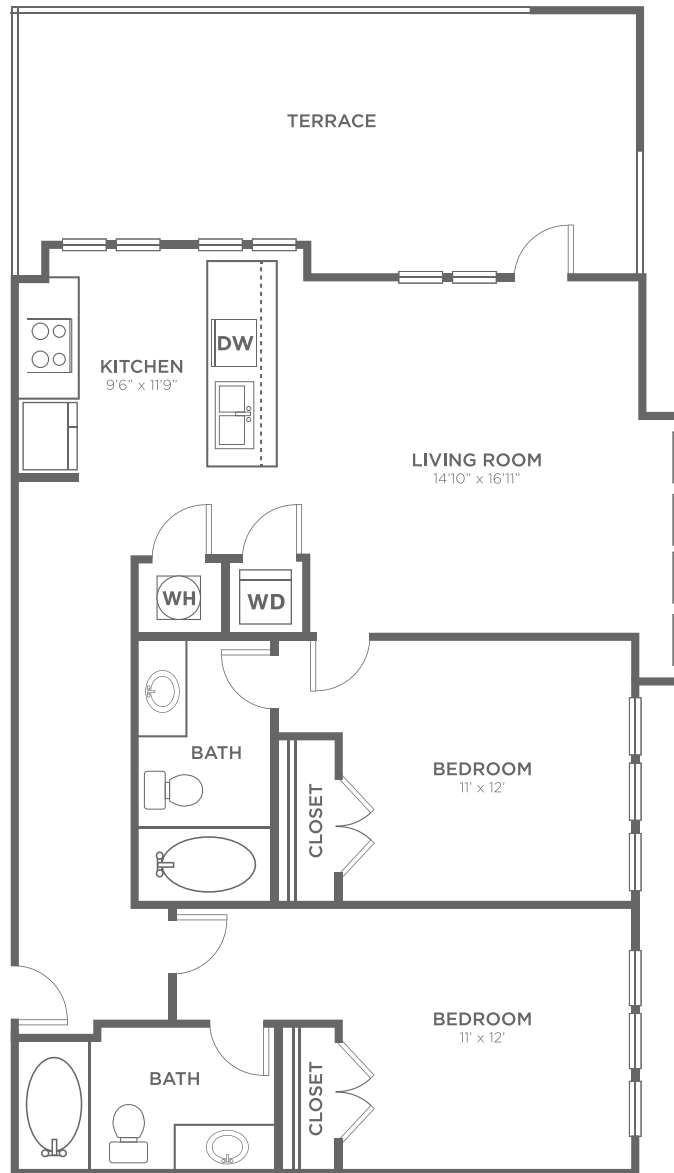

A-2D1

2 BED / 2 BATH

1086

SQ. FT.

CAROLINA
SQUARE

133 West Franklin Street | Chapel Hill, NC 27516

919-914-6267 | www.livecarolinasquare.com

All dimensions and square footages are approximate