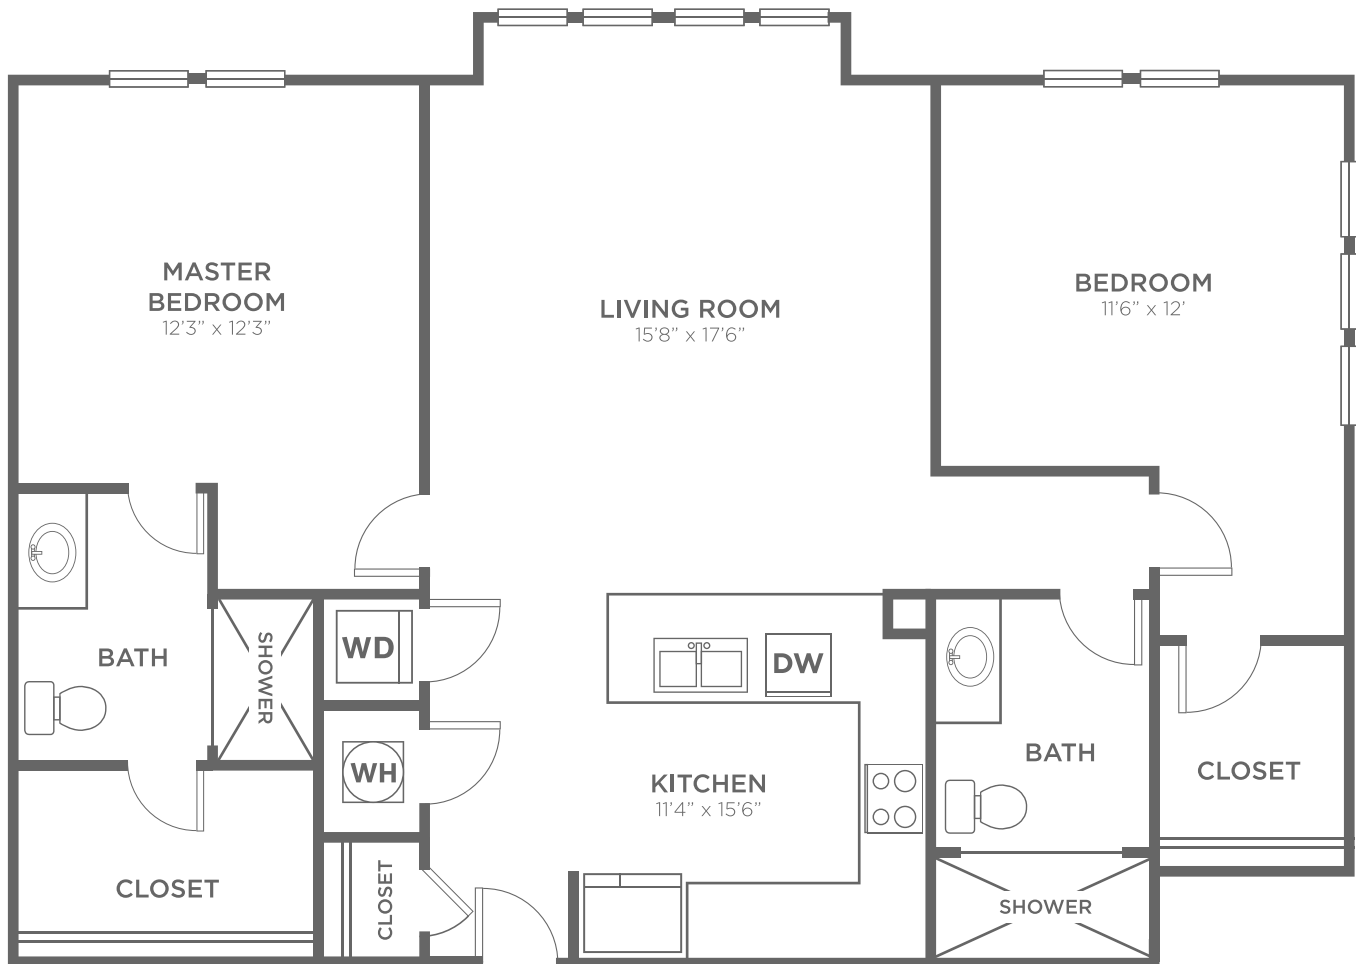

A-2B1

2 BED / 2 BATH

1181

SQ. FT.

CAROLINA
SQUARE

133 West Franklin Street | Chapel Hill, NC 27516

919-914-6267 | www.livecarolinasquare.com

All dimensions and square footages are approximate