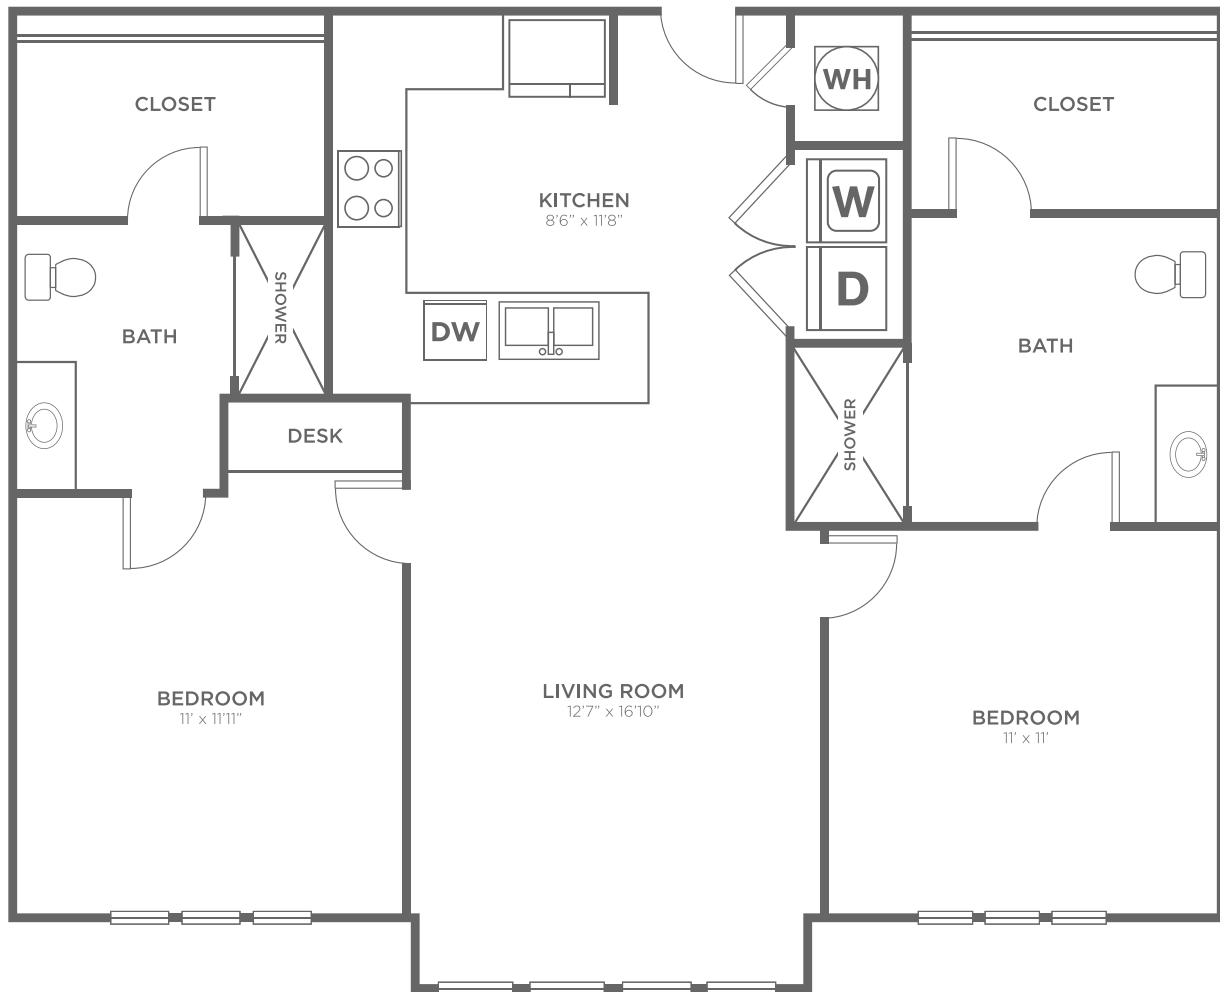

A-2A1 ANSI

2 BED / 2 BATH

1009

SQ. FT.

 CAROLINA SQUARE	133 West Franklin Street Chapel Hill, NC 27516
	919-914-6267 www.livecarolinasquare.com

All dimensions and square footages are approximate