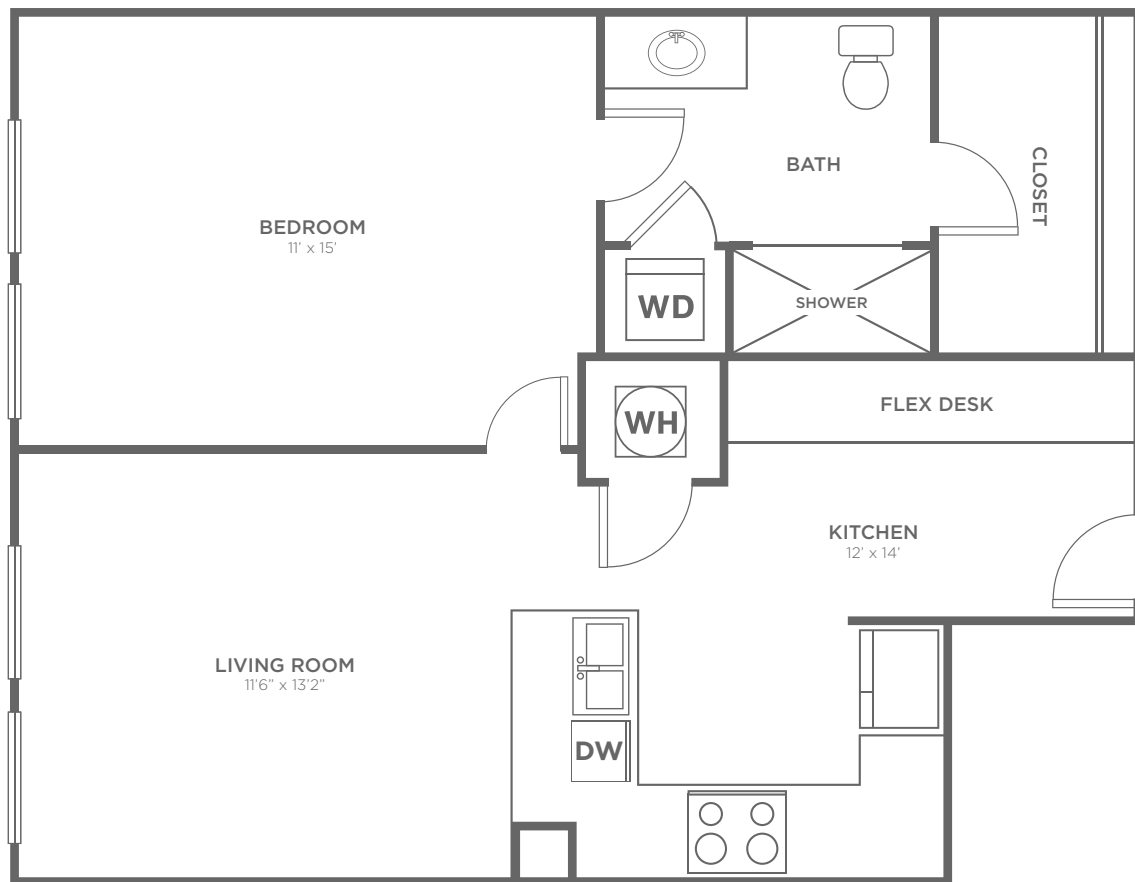

A-1B1

1 BED / 1 BATH

706

SQ. FT.

CAROLINA
SQUARE

133 West Franklin Street | Chapel Hill, NC 27516

919-914-6267 | www.livecarolinasquare.com

All dimensions and square footages are approximate