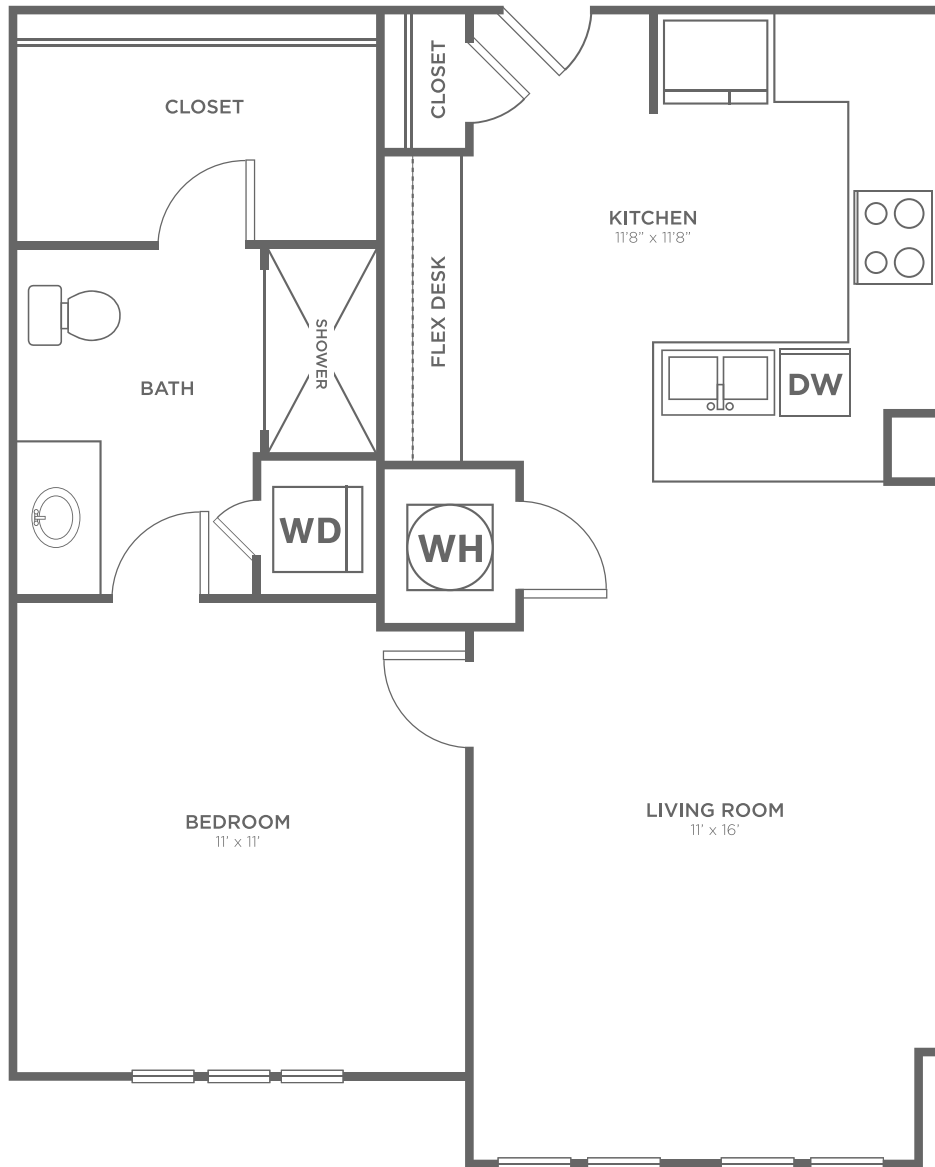

A-1A1

1 BED / 1 BATH

682

SQ. FT.

 CAROLINA SQUARE	133 West Franklin Street Chapel Hill, NC 27516
	919-914-6267 www.livecarolinasquare.com

All dimensions and square footages are approximate