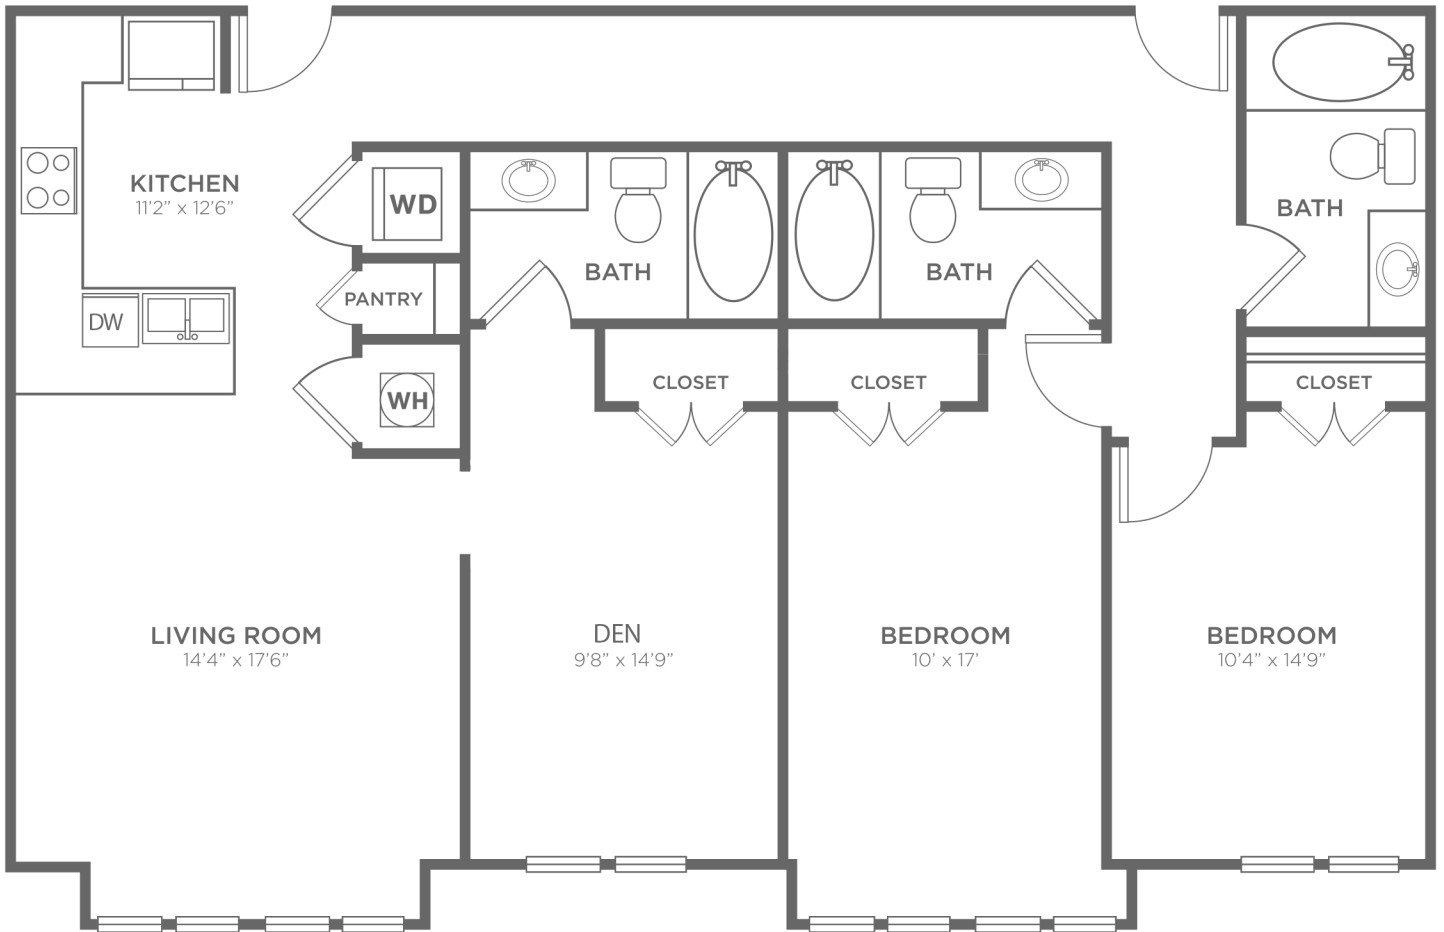

A-2D3

2 BED / 3 BATH / DEN

1433

SQ. FT.

CAROLINA
SQUARE

143 West Franklin Street | Chapel Hill, NC 27516

919-914-6267 | www.livecarolinasquare.com